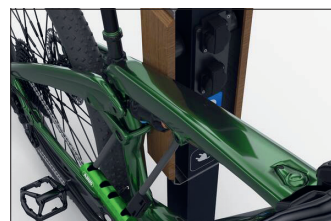

Bicycle stands

VeloDock e-Bike plug type E - France/Belgium

Stylish, safe and space saving

The VeloDock is a high quality and space-saving bicycle stand that can be used to recharge e-bikes to 100% in style.

Article number	EAN	Width	Height	Depth
105000167		180 mm	1020 mm	150 mm

Parking spaces	2
Colour	RAL 7016 - Anthracite grey
Base material	Aluminium
Mounting type	Floor mounting
Configuration	Two-sided

Developed from powder-coated aluminum in the elegant RAL 7016 color, the VeloDock integrates effortlessly into contemporary architecture. The solid oak cladding, double-sealed with clear

lacquer, creates a natural and warm look. This makes parking an e-bike not only practical, but also a stylish experience.

- + Elegant and space-saving design
- + Convenient and safe charging
- + Simple installation