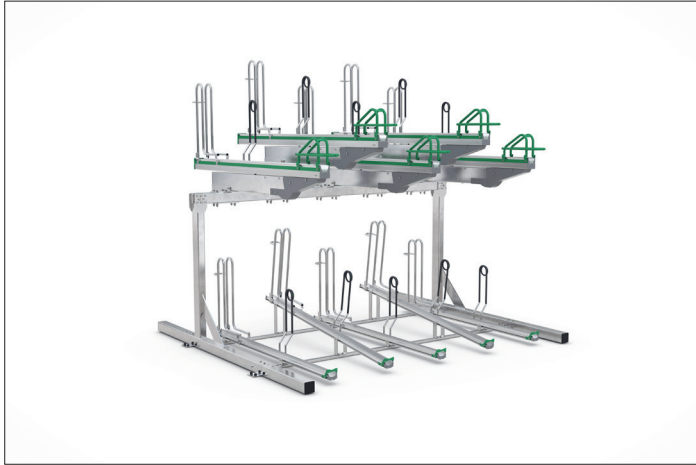

Two-Tier bike rack system

BikeHub Premium 1/10

Double the number of parking spaces, safe and sound!

High quality, maximum safety and many well thought-out details make BikeHub Premium the benchmark for double-deck parkers.

Article number	EAN	Width	Height	Depth
105600056		2700 mm	2340 mm	2350 mm

Parking spaces	10
Colour	Silver
Base material	Steel
Construction type	Screwed / assembly kit
Parking style	To park
Type of mounting	Floor mounting
Bike spacing	500 mm
Tyre width	55 mm

The double-deck parker in a class of its own, setting standards in quality and safety. The robust, corrosion-protected steel construction with aluminium support rails is suitable both for parking facilities at your company or residential complex and for permanent use in public spaces. It complies with DIN standard 79008-1 and has been tested by TÜV, which means that it is demonstrably barrier-free and childproof. Anti-theft devices according to standard specifications offer easily accessible locking

- + Space-saving parking due to double-decker use
- + Low effort due to lifting aid with lift function
- + Optimised for theft protection and barrier-free
- + Optionally for one or two-sided wheel adjustment
- + Modularly expandable for row systems without any problems