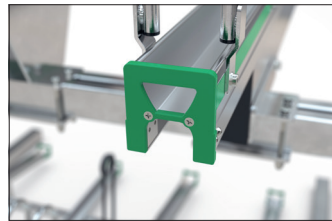

Article number	EAN	Width	Height	Depth
105600056		2700 mm	2340 mm	2350 mm

Parking spaces	10
Colour	Silver
Base material	Steel
Construction type	Screwed / assembly kit
Parking style	To park
Type of mounting	Floor mounting
Bike spacing	500 mm
Tyre width	55 mm

The double-deck parker in a class of its own, setting standards in quality and safety. The robust, corrosion-protected steel construction with aluminium support rails is suitable both for parking facilities at your company or residential complex and for permanent use in public spaces. It complies with DIN standard 79008-1 and has been tested by TÜV, which means that it is demonstrably barrier-free and childproof. Anti-theft devices according to standard specifications offer easily accessible locking

options and ensure that even high-quality bicycles can be parked safely. The ergonomic lifting aid with gas pressure damper and the smooth-running carrier rail - extended at a distance of only 320 mm from the ground - ensure that even heavy bicycles can be parked without any problems. Suitable for tyre widths up to 55 mm. Lateral wheel distance according to DIN 79008-1 at least 500 mm.

- + Space-saving parking due to double-decker use
- + Low effort due to lifting aid with lift function
- + Optimised for theft protection and barrier-free
- + Optionally for one or two-sided wheel adjustment
- + Modularly expandable for row systems without any problems