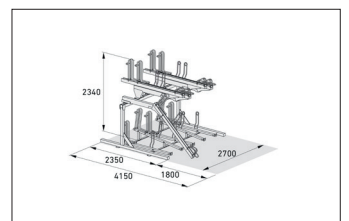

The double-deck parker in a class of its own, setting standards in quality and safety. The robust, corrosion-protected steel construction with aluminium support rails is suitable both for parking facilities at your company or residential complex and for permanent use in public spaces. It complies with DIN standard 79008-1 and has been tested by TÜV, which means that it is demonstrably barrier-free and childproof. Anti-theft devices according to standard specifications offer easily accessible locking

options and ensure that even high-quality bicycles can be parked safely. The ergonomic lifting aid with gas pressure damper and the smooth-running carrier rail - extended at a distance of only 320 mm from the ground - ensure that even heavy bicycles can be parked without any problems. Suitable for tyre widths up to 55 mm. Lateral wheel distance according to DIN 79008-1 at least 500 mm.

- + Space-saving parking due to double-decker use
- + Low effort due to lifting aid with lift function
- + Optimised for theft protection and barrier-free
- + Optionally for one or two-sided wheel adjustment
- + Modularly expandable for row systems without any problems