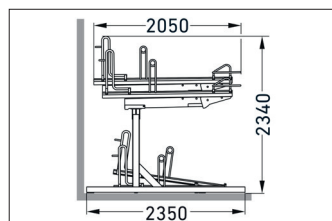

The double-deck parker in a class of its own, setting standards in quality and safety. The robust, corrosion-protected steel construction with aluminium support rails is suitable both for parking facilities at your company or residential complex and for permanent use in public spaces. It complies with DIN standard 79008-1 and has been tested by TÜV, which means that it is demonstrably barrier-free and childproof. Anti-theft devices according to standard specifications offer easily accessible locking

options and ensure that even high-quality bicycles can be parked safely. The ergonomic lifting aid with gas pressure damper and the smooth-running carrier rail - extended at a distance of only 320 mm from the ground - ensure that even heavy bicycles can be parked without any problems. Suitable for tyre widths up to 55 mm. Lateral wheel distance according to DIN 79008-1 at least 500 mm.

- + Space-saving parking due to double-decker use
- + Low effort due to lifting aid with lift function
- + Optimised for theft protection and barrier-free
- + Optionally for one or two-sided wheel adjustment
- + Modularly expandable for row systems without any problems