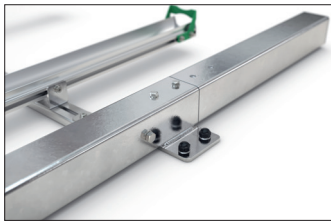

Article number	EAN	Width	Height	Depth
105600057		1020 mm	2340 mm	3500 mm

Parking spaces	4
Colour	Silver
Base material	Steel
Construction type	Screwed / assembly kit
Parking style	To park
Type of mounting	Floor mounting
Bike spacing	500 mm
Tyre width	55 mm

The double-deck parker in a class of its own, setting standards in quality and safety. The robust, corrosion-protected steel construction with aluminium support rails is suitable both for parking facilities at your company or residential complex and for permanent use in public spaces. It complies with DIN standard 79008-1 and has been tested by TÜV, which means that it is demonstrably barrier-free and childproof. Anti-theft devices according to standard specifications offer easily accessible locking

options and ensure that even high-quality bicycles can be parked safely. The ergonomic lifting aid with gas pressure damper and the smooth-running carrier rail - extended at a distance of only 320 mm from the ground - ensure that even heavy bicycles can be parked without any problems. Suitable for tyre widths up to 55 mm. Lateral wheel distance according to DIN 79008-1 at least 500 mm.

- + Space-saving parking due to double-decker use
- + Low effort due to lifting aid with lift function
- + Optimised for theft protection and barrier-free
- + Optionally for one or two-sided wheel adjustment
- + Modularly expandable for row systems without any problems