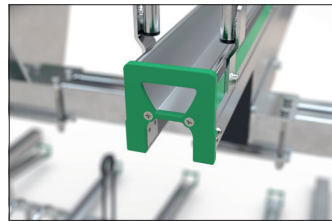

Article number	EAN	Width	Height	Depth
105600057		1020 mm	2340 mm	3500 mm

Parking spaces	4
Colour	Silver
Base material	Steel
Construction type	Screwed / assembly kit
Parking style	To park
Type of mounting	Floor mounting
Bike spacing	500 mm
Tyre width	55 mm

The double-deck parker in a class of its own, setting standards in quality and safety. The robust, corrosion-protected steel construction with aluminium support rails is suitable both for parking facilities at your company or residential complex and for permanent use in public spaces. It complies with DIN standard 79008-1 and has been tested by TÜV, which means that it is demonstrably barrier-free and childproof. Anti-theft devices according to standard specifications offer easily accessible locking

options and ensure that even high-quality bicycles can be parked safely. The ergonomic lifting aid with gas pressure damper and the smooth-running carrier rail - extended at a distance of only 320 mm from the ground - ensure that even heavy bicycles can be parked without any problems. Suitable for tyre widths up to 55 mm. Lateral wheel distance according to DIN 79008-1 at least 500 mm.

- + Space-saving parking due to double-decker use
- + Low effort due to lifting aid with lift function
- + Optimised for theft protection and barrier-free
- + Optionally for one or two-sided wheel adjustment
- + Modularly expandable for row systems without any problems