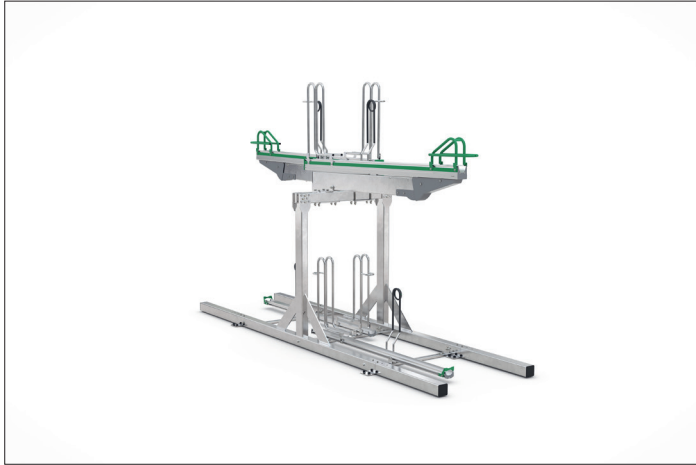

Two-Tier bike rack system

BikeHub Premium 2/04

Double the number of parking spaces, safe and sound!

High quality, maximum safety and many well thought-out details make BikeHub Premium the benchmark for double-deck parkers.

Article number	EAN	Width	Height	Depth
105600057		1020 mm	2340 mm	3500 mm

Parking spaces	4
Colour	Silver
Base material	Steel
Construction type	Screwed / assembly kit
Parking style	To park
Type of mounting	Floor mounting
Bike spacing	500 mm
Tyre width	55 mm

The double-deck parker in a class of its own, setting standards in quality and safety. The robust, corrosion-protected steel construction with aluminium support rails is suitable both for parking facilities at your company or residential complex and for permanent use in public spaces. It complies with DIN standard 79008-1 and has been tested by TÜV, which means that it is demonstrably barrier-free and childproof. Anti-theft devices according to standard specifications offer easily accessible locking

options and ensure that even high-quality bicycles can be parked safely. The ergonomic lifting aid with gas pressure damper and the smooth-running carrier rail - extended at a distance of only 320 mm from the ground - ensure that even heavy bicycles can be parked without any problems. Suitable for tyre widths up to 55 mm. Lateral wheel distance according to DIN 79008-1 at least 500 mm.