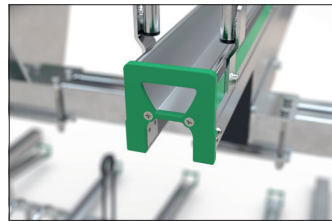

Article number	EAN	Width	Height	Depth
105600062		4220 mm	2340 mm	3500 mm

Parking spaces	24
Colour	Silver
Base material	Steel
Construction type	Screwed / assembly kit
Parking style	To park
Type of mounting	Floor mounting
Bike spacing	500 mm
Tyre width	55 mm

The double-deck parker in a class of its own, setting standards in quality and safety. The robust, corrosion-protected steel construction with aluminium support rails is suitable both for parking facilities at your company or residential complex and for permanent use in public spaces. It complies with DIN standard 79008-1 and has been tested by TÜV, which means that it is demonstrably barrier-free and childproof. Anti-theft devices according to standard specifications offer easily accessible locking

options and ensure that even high-quality bicycles can be parked safely. The ergonomic lifting aid with gas pressure damper and the smooth-running carrier rail - extended at a distance of only 320 mm from the ground - ensure that even heavy bicycles can be parked without any problems. Suitable for tyre widths up to 55 mm. Lateral wheel distance according to DIN 79008-1 at least 500 mm.

- + Space-saving parking due to double-decker use
- + Low effort due to lifting aid with lift function
- + Optimised for theft protection and barrier-free
- + Optionally for one or two-sided wheel adjustment
- + Modularly expandable for row systems without any problems