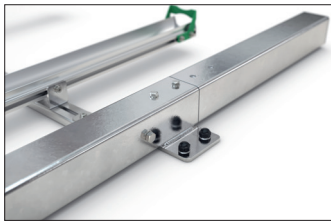

Article number	EAN	Width	Height	Depth
105600062		4220 mm	2340 mm	3500 mm

Parking spaces	24
Colour	Silver
Base material	Steel
Construction type	Screwed / assembly kit
Parking style	To park
Type of mounting	Floor mounting
Bike spacing	500 mm
Tyre width	55 mm

The double-deck parker in a class of its own, setting standards in quality and safety. The robust, corrosion-protected steel construction with aluminium support rails is suitable both for parking facilities at your company or residential complex and for permanent use in public spaces. It complies with DIN standard 79008-1 and has been tested by TÜV, which means that it is demonstrably barrier-free and childproof. Anti-theft devices according to standard specifications offer easily accessible locking