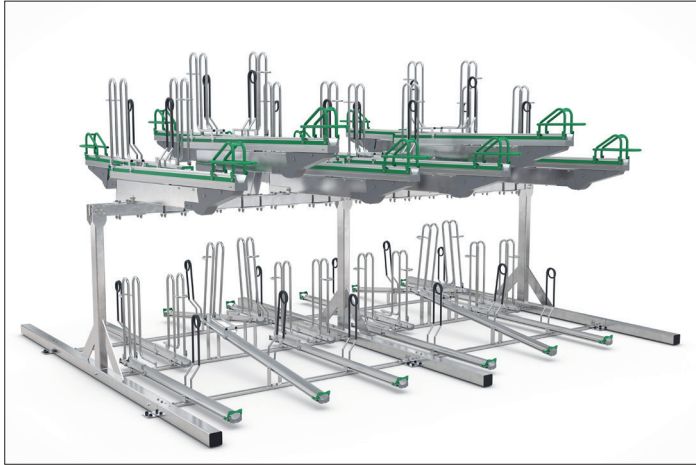

# BikeHub Premium 2/24

**Double the number of parking spaces, safe and sound!**

High quality, maximum safety and many well thought-out details make BikeHub Premium the benchmark for double-deck parkers.

Article number	EAN	Width	Height	Depth
105600062		4220 mm	2340 mm	3500 mm

Parking spaces	24
Colour	Silver
Base material	Steel
Construction type	Screwed / assembly kit
Parking style	To park
Type of mounting	Floor mounting
Bike spacing	500 mm
Tyre width	55 mm

The double-deck parker in a class of its own, setting standards in quality and safety. The robust, corrosion-protected steel construction with aluminium support rails is suitable both for parking facilities at your company or residential complex and for permanent use in public spaces. It complies with DIN standard 79008-1 and has been tested by TÜV, which means that it is demonstrably barrier-free and childproof. Anti-theft devices according to standard specifications offer easily accessible locking

- + Space-saving parking due to double-decker use
- + Low effort due to lifting aid with lift function
- + Optimised for theft protection and barrier-free
- + Optionally for one or two-sided wheel adjustment
- + Modularly expandable for row systems without any problems