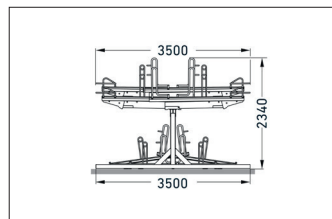

The double-deck parker in a class of its own, setting standards in quality and safety. The robust, corrosion-protected steel construction with aluminium support rails is suitable both for parking facilities at your company or residential complex and for permanent use in public spaces. It complies with DIN standard 79008-1 and has been tested by TÜV, which means that it is demonstrably barrier-free and childproof. Anti-theft devices according to standard specifications offer easily accessible locking

options and ensure that even high-quality bicycles can be parked safely. The ergonomic lifting aid with gas pressure damper and the smooth-running carrier rail - extended at a distance of only 320 mm from the ground - ensure that even heavy bicycles can be parked without any problems. Suitable for tyre widths up to 55 mm. Lateral wheel distance according to DIN 79008-1 at least 500 mm.

- + Space-saving parking due to double-decker use
- + Low effort due to lifting aid with lift function
- + Optimised for theft protection and barrier-free
- + Optionally for one or two-sided wheel adjustment
- + Modularly expandable for row systems without any problems