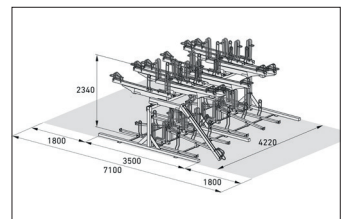

The double-deck parker in a class of its own, setting standards in quality and safety. The robust, corrosion-protected steel construction with aluminium support rails is suitable both for parking facilities at your company or residential complex and for permanent use in public spaces. It complies with DIN standard 79008-1 and has been tested by TÜV, which means that it is demonstrably barrier-free and childproof. Anti-theft devices according to standard specifications offer easily accessible locking

options and ensure that even high-quality bicycles can be parked safely. The ergonomic lifting aid with gas pressure damper and the smooth-running carrier rail - extended at a distance of only 320 mm from the ground - ensure that even heavy bicycles can be parked without any problems. Suitable for tyre widths up to 55 mm. Lateral wheel distance according to DIN 79008-1 at least 500 mm.

- + Space-saving parking due to double-decker use
- + Low effort due to lifting aid with lift function
- + Optimised for theft protection and barrier-free
- + Optionally for one or two-sided wheel adjustment
- + Modularly expandable for row systems without any problems