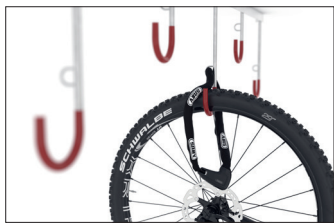

Bicycle racks

3802

Suspended parking system for wall or ceiling mounting

Hanging system for the space-saving storage of bicycles of all kinds. Rim-protective sheathing and integrated steel eyelets offer damage and theft protection.

Article number	EAN	Width	Height	Depth
105700037	4250366513713	470 mm	350 mm	350 mm

Parking spaces	2
Colour	Silver
Weight	2,50 kg
Construction type	Screwed / assembly kit
Base material	Steel
Mounting type	Ceiling mounting
Bike spacing	350 mm
Tyre width	65 mm
Configuration	One-sided
Positioning space depth	1100 mm

Our 3800 series Serial Hanging Parkers are easily mounted to suitable ceilings or walls with screws and dowels. They offer space for two to eight bicycles of all kinds and can be expanded almost infinitely with a connecting element. The systems consist of a heavy-duty angle steel construction with robust, plastic-coated

suspension hooks. The height-offset hangers with plastic-coated hooks in RAL 3000 Flame Red signal colour save hanging space and reliably protect against scratches and dents. Integrated steel eyelets provide optimised theft protection. Fast, economical shipping by parcel service.

- + Heavy-duty angle steel construction
- + Robust, plastic-coated suspension hooks
- + Suitable for tyre widths up to 65 mm
- + Steel eyelets for optimised anti-theft protection
- + Storage depth only approx. 1100 mm