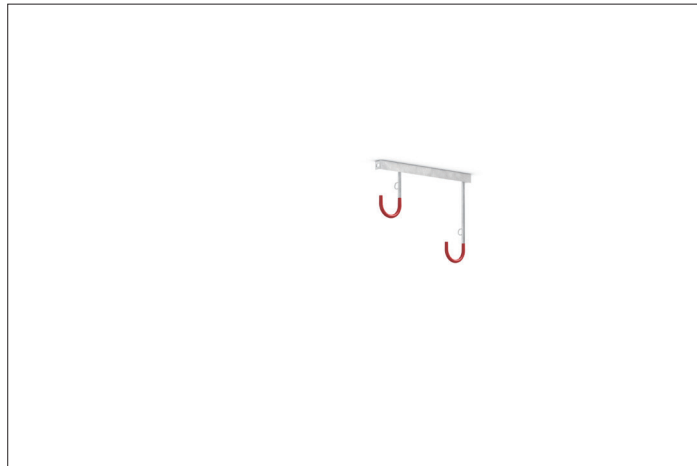

Bicycle racks

3802

Suspended parking system for wall or ceiling mounting

Hanging system for the space-saving storage of bicycles of all kinds. Rim-protective sheathing and integrated steel eyelets offer damage and theft protection.

Article number	EAN	Width	Height	Depth
105700037	4250366513713	470 mm	350 mm	350 mm

Parking spaces	2
Colour	Silver
Weight	2,50 kg
Construction type	Screwed / assembly kit
Base material	Steel
Mounting type	Ceiling mounting
Bike spacing	350 mm
Tyre width	65 mm
Configuration	One-sided
Positioning space depth	1100 mm