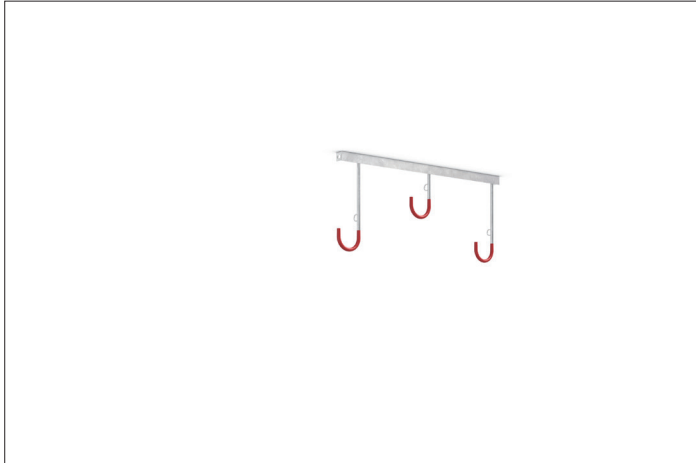

Bicycle racks

3803

Suspended parking system for wall or ceiling mounting

Hanging system for the space-saving storage of bicycles of all kinds. Rim-protective sheathing and integrated steel eyelets offer damage and theft protection.

Article number	EAN	Width	Height	Depth
105700038	4250366513720	820 mm	350 mm	350 mm

Parking spaces	3
Colour	Silver
Weight	3,20 kg
Construction type	Screwed / assembly kit
Base material	Steel
Mounting type	Ceiling mounting
Bike spacing	350 mm
Tyre width	65 mm
Configuration	One-sided
Positioning space depth	1100 mm

Our 3800 series Serial Hanging Parkers are easily mounted to suitable ceilings or walls with screws and dowels. They offer space for two to eight bicycles of all kinds and can be expanded almost infinitely with a connecting element. The systems consist of a heavy-duty angle steel construction with robust, plastic-coated

- + Heavy-duty angle steel construction
- + Robust, plastic-coated suspension hooks
- + Suitable for tyre widths up to 65 mm
- + Steel eyelets for optimised anti-theft protection
- + Storage depth only approx. 1100 mm