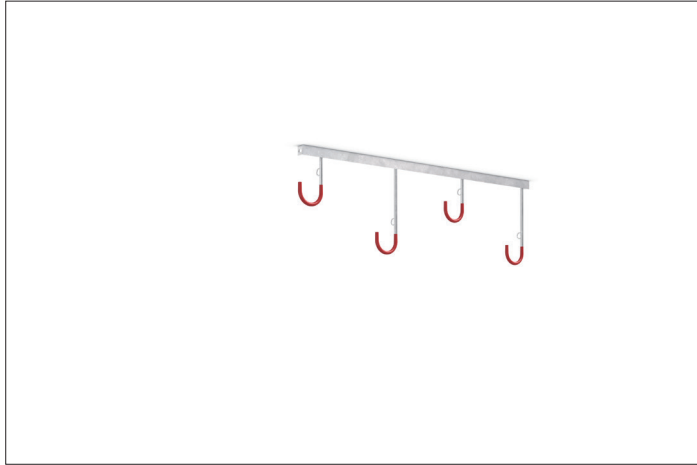

Bicycle racks

3804

Suspended parking system for wall or ceiling mounting

Hanging system for the space-saving storage of bicycles of all kinds. Rim-protective sheathing and integrated steel eyelets offer damage and theft protection.

Article number	EAN	Width	Height	Depth
105700039	4250366513737	1170 mm	350 mm	350 mm

Parking spaces	4
Colour	Silver
Weight	4,20 kg
Construction type	Screwed / assembly kit
Base material	Steel
Mounting type	Ceiling mounting
Bike spacing	350 mm
Tyre width	65 mm
Configuration	One-sided
Positioning space depth	1100 mm

suspension hooks. The height-offset hangers with plastic-coated hooks in RAL 3000 Flame Red signal colour save hanging space and reliably protect against scratches and dents. Integrated steel eyelets provide optimised theft protection. Fast, economical shipping by parcel service.

- + Heavy-duty angle steel construction
- + Robust, plastic-coated suspension hooks
- + Suitable for tyre widths up to 65 mm
- + Steel eyelets for optimised anti-theft protection
- + Storage depth only approx. 1100 mm