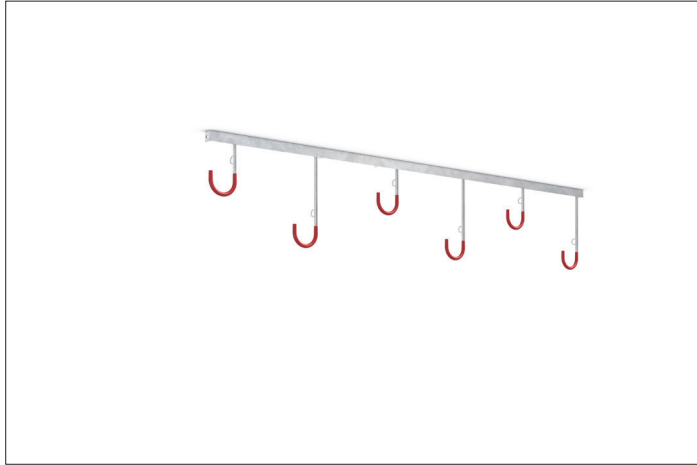

Bicycle racks

3806

Suspended parking system for wall or ceiling mounting

Hanging system for the space-saving storage of bicycles of all kinds. Rim-protective sheathing and integrated steel eyelets offer damage and theft protection.

Article number	EAN	Width	Height	Depth
105700080	4250366514123	1900 mm	350 mm	350 mm

Parking spaces	6
Colour	Silver
Weight	6,30 kg
Construction type	Screwed / assembly kit
Base material	Steel
Mounting type	Ceiling mounting
Bike spacing	350 mm
Tyre width	65 mm
Configuration	One-sided
Positioning space depth	1100 mm