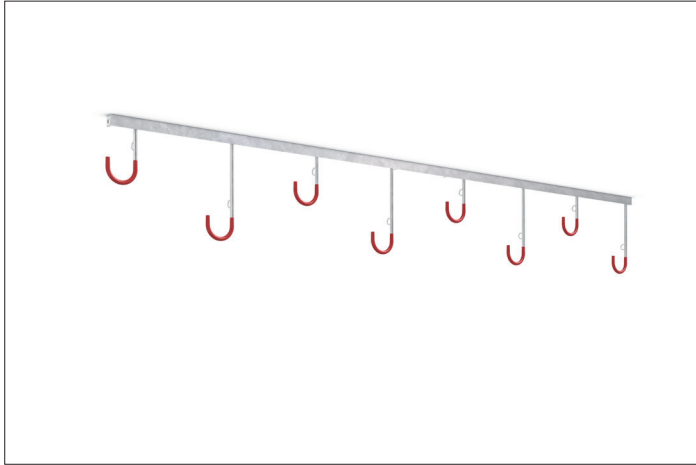

Bicycle racks

3808

Suspended parking system for wall or ceiling mounting

Hanging system for the space-saving storage of bicycles of all kinds. Rim-protective sheathing and integrated steel eyelets offer damage and theft protection.

Article number	EAN	Width	Height	Depth
105700081	4250366514130	2600 mm	350 mm	350 mm

Parking spaces	8
Colour	Silver
Weight	8,20 kg
Construction type	Screwed / assembly kit
Base material	Steel
Mounting type	Ceiling mounting
Bike spacing	350 mm
Tyre width	65 mm
Configuration	One-sided
Positioning space depth	1100 mm