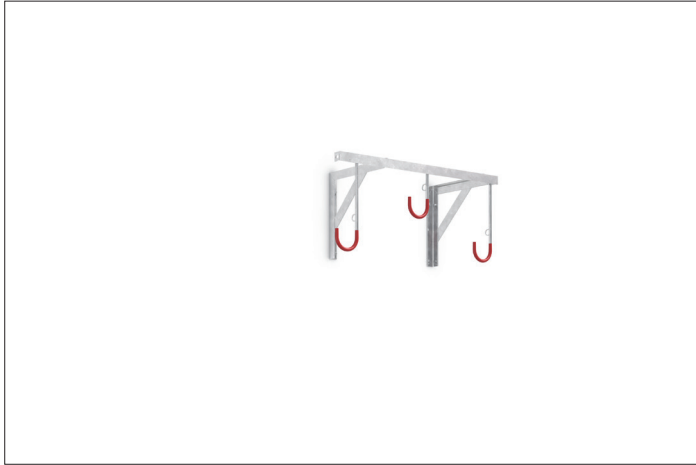

Bicycle racks

3873

Suspended parking system for wall or ceiling mounting

Hanging system for the space-saving storage of bicycles of all kinds. Rim-protective sheathing and integrated steel eyelets offer damage and theft protection.

Article number	EAN	Width	Height	Depth
105700086	4250366514185	820 mm	350 mm	350 mm

Parking spaces	3
Colour	Silver
Weight	6,20 kg
Construction type	Screwed / assembly kit
Base material	Steel
Mounting type	Wall mounting
Tyre width	65 mm
Configuration	One-sided
Positioning space depth	1100 mm

Our 3800 series Serial Hanging Parkers are easily mounted to suitable ceilings or walls with screws and dowels. They offer space for two to eight bicycles of all kinds and can be expanded almost infinitely with a connecting element. The systems consist of a heavy-duty angle steel construction with robust, plastic-coated

- + Heavy-duty angle steel construction
- + Robust, plastic-coated suspension hooks
- + Suitable for tyre widths up to 65 mm
- + Steel eyelets for optimised anti-theft protection
- + Storage depth only approx. 1100 mm