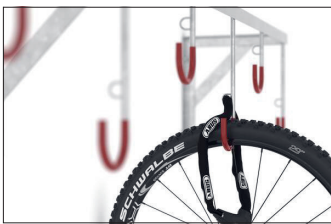

### Suspended parking system for wall or ceiling mounting

Hanging system for the space-saving storage of bicycles of all kinds. Rim-protective sheathing and integrated steel eyelets offer damage and theft protection.

Article number	EAN	Width	Height	Depth
105700087	4250366514192	1170 mm	350 mm	350 mm

Parking spaces	4
Colour	Silver
Weight	7,20 kg
Construction type	Screwed / assembly kit
Base material	Steel
Mounting type	Wall mounting
Tyre width	65 mm
Configuration	One-sided
Positioning space depth	1100 mm

- + Heavy-duty angle steel construction
- + Robust, plastic-coated suspension hooks
- + Suitable for tyre widths up to 65 mm
- + Steel eyelets for optimised anti-theft protection
- + Storage depth only approx. 1100 mm