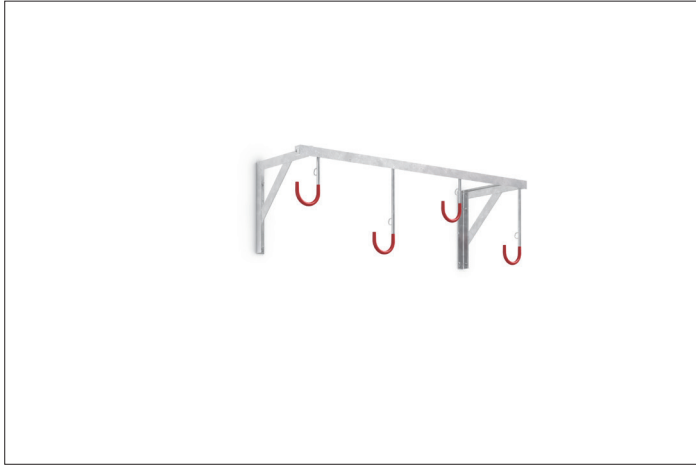

Bicycle racks

3874

Suspended parking system for wall or ceiling mounting

Hanging system for the space-saving storage of bicycles of all kinds. Rim-protective sheathing and integrated steel eyelets offer damage and theft protection.

Article number	EAN	Width	Height	Depth
105700087	4250366514192	1170 mm	350 mm	350 mm

Parking spaces	4
Colour	Silver
Weight	7,20 kg
Construction type	Screwed / assembly kit
Base material	Steel
Mounting type	Wall mounting
Tyre width	65 mm
Configuration	One-sided
Positioning space depth	1100 mm

Our 3800 series Serial Hanging Parkers are easily mounted to suitable ceilings or walls with screws and dowels. They offer space for two to eight bicycles of all kinds and can be expanded almost infinitely with a connecting element. The systems consist of a heavy-duty angle steel construction with robust, plastic-coated

- + Heavy-duty angle steel construction
- + Robust, plastic-coated suspension hooks
- + Suitable for tyre widths up to 65 mm
- + Steel eyelets for optimised anti-theft protection
- + Storage depth only approx. 1100 mm