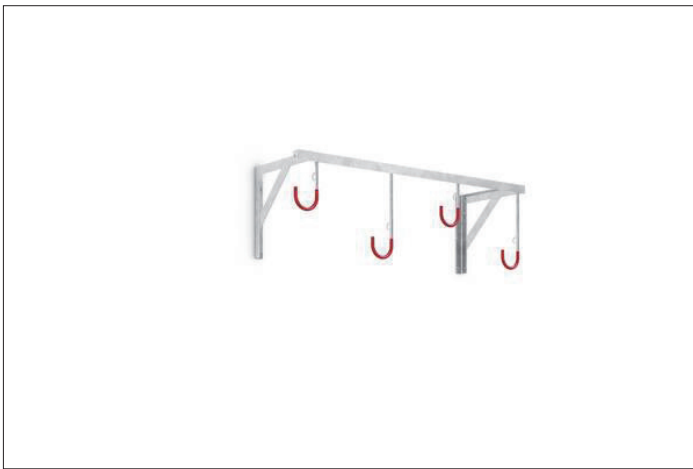

## Bicycle racks

### Suspended parking system for wall or ceiling mounting

Hanging system for the space-saving storage of bicycles of all kinds. Rim-protective sheathing and integrated steel eyelets offer damage and theft protection.

Article number	EAN	Width	Height	Depth
105700087	4250366514192	1170 mm	350 mm	350 mm

Parking spaces	4
Colour	Silver
Weight	7,20 kg
Construction type	Screwed / assembly kit
Base material	Steel
Mounting type	Wall mounting
Tyre width	65 mm
Configuration	One-sided
Positioning space depth	1100 mm

- + Heavy-duty angle steel construction
- + Robust, plastic-coated suspension hooks
- + Suitable for tyre widths up to 65 mm
- + Steel eyelets for optimised anti-theft protection
- + Storage depth only approx. 1100 mm