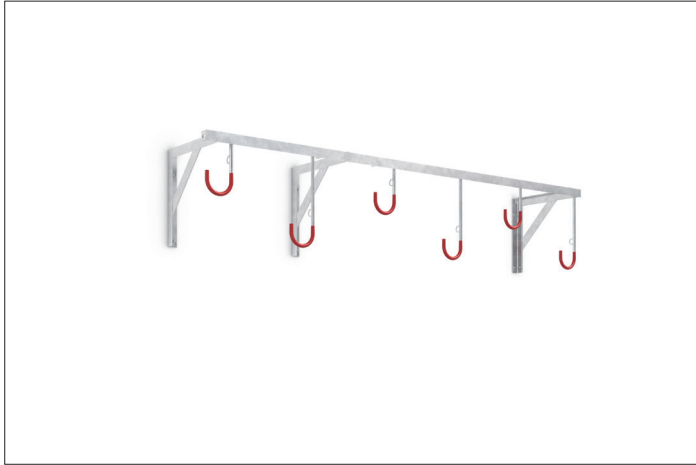

Bicycle racks

3876

Suspended parking system for wall or ceiling mounting

Hanging system for the space-saving storage of bicycles of all kinds. Rim-protective sheathing and integrated steel eyelets offer damage and theft protection.

Article number	EAN	Width	Height	Depth
105700088	4250366514208	1900 mm	350 mm	350 mm

Parking spaces	6
Colour	Silver
Weight	10,80 kg
Construction type	Screwed / assembly kit
Base material	Steel
Mounting type	Wall mounting
Tyre width	65 mm
Configuration	One-sided
Positioning space depth	1100 mm