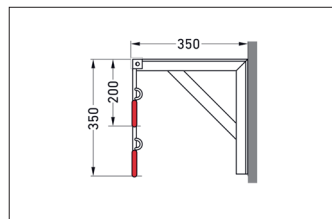

Article number	EAN	Width	Height	Depth
105700089	4250366514215	2600 mm	350 mm	350 mm

Parking spaces	8
Colour	Silver
Weight	12,40 kg
Construction type	Screwed / assembly kit
Base material	Steel
Mounting type	Wall mounting
Tyre width	65 mm
Configuration	One-sided
Positioning space depth	1100 mm

- + Heavy-duty angle steel construction
- + Robust, plastic-coated suspension hooks
- + Suitable for tyre widths up to 65 mm
- + Steel eyelets for optimised anti-theft protection
- + Storage depth only approx. 1100 mm