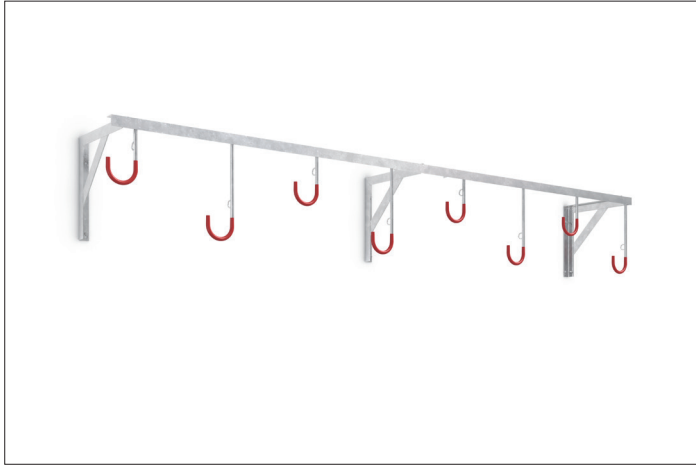

Bicycle racks

3878

Suspended parking system for wall or ceiling mounting

Hanging system for the space-saving storage of bicycles of all kinds. Rim-protective sheathing and integrated steel eyelets offer damage and theft protection.

Article number	EAN	Width	Height	Depth
105700089	4250366514215	2600 mm	350 mm	350 mm

Parking spaces	8
Colour	Silver
Weight	12,40 kg
Construction type	Screwed / assembly kit
Base material	Steel
Mounting type	Wall mounting
Tyre width	65 mm
Configuration	One-sided
Positioning space depth	1100 mm