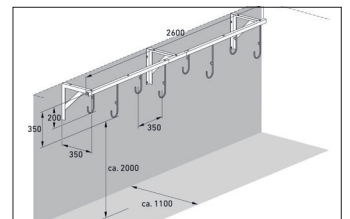

Article number	EAN	Width	Height	Depth
105700089	4250366514215	2600 mm	350 mm	350 mm

Parking spaces	8
Colour	Silver
Weight	12,40 kg
Construction type	Screwed / assembly kit
Base material	Steel
Mounting type	Wall mounting
Tyre width	65 mm
Configuration	One-sided
Positioning space depth	1100 mm

- + Heavy-duty angle steel construction
- + Robust, plastic-coated suspension hooks
- + Suitable for tyre widths up to 65 mm
- + Steel eyelets for optimised anti-theft protection
- + Storage depth only approx. 1100 mm