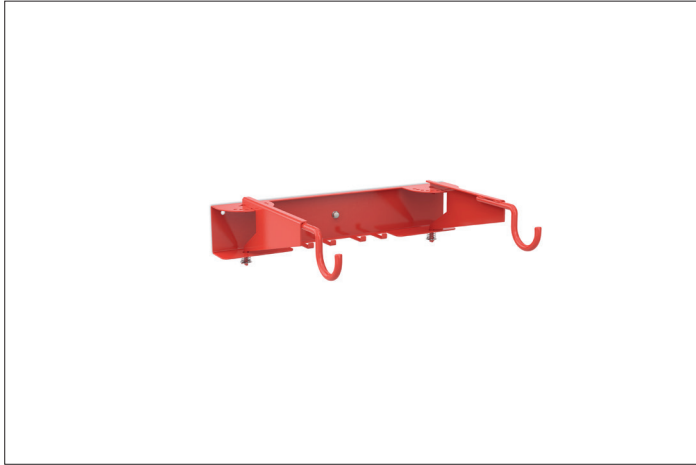

Bicycle racks

3730

The perfect home for high quality bikes

Innovative wall-mounted bicycle holder. Suitable for almost all bicycles and, with 30 kg load capacity, also most pedelecs. Practical hooks for helmet etc.

Article number	EAN	Width	Height	Depth
105700126	4250366514581	520 mm		470 mm

Parking spaces	1
Colour	RAL 3000 - Flame red
Weight	3,80 kg
Construction type	Screwed / assembly kit
Base material	Steel
Mounting type	Wall mounting
Configuration	One-sided

The Wall-mounted Bicycle Holder 3730 consists of a sturdy, fire-red coated steel construction which, with its maximum load capacity of 30 kg, can accommodate even most pedelecs and which is also 3-fold variable. Firstly, the rotatable and lockable support arms can be individually adapted to almost any bicycle. Secondly,

- + Stable, 3-fold variable steel construction
- + Maximum load capacity of 30 kg
- + Suitable for almost all bicycles and most pedelecs
- + Hooks for helmet and accessories
- + Easy wall mounting