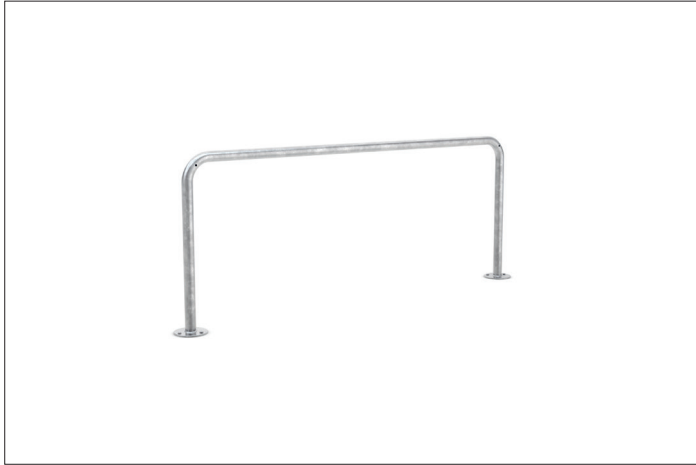

Bicycle stands

9141

Rows of ease and security for parking bicycles

Stability and anti-theft protection: Safety Bicycle Rest 9100 for setting in concrete or bolting down with optional mounting rails for row/series systems.

Article number	EAN	Width	Height	Depth
105900037	4250366515984	2000 mm	800 mm	48 mm

Parking spaces	2
Colour	Silver
Knee-high crossbar	No
Construction type	Single Component
Base material	Steel
Mounting type	Floor mounting
Configuration	Two-sided

The Safety Bicycle Rest 9100 enables the quick realisation of comfortable bicycle parking systems featuring steadfast stability and exemplary theft protection. Ideal for heavily used parking spaces serving employees, guests, customers or students. The freely mountable frame rests made of corrosion-resistant 48 mm

galvanised steel tubing make it easy to park all bike types and sizes. A post extension (+200 mm) for embedding in concrete or paving is available on request and there are also practical mounting rails on request for row/serial systems.