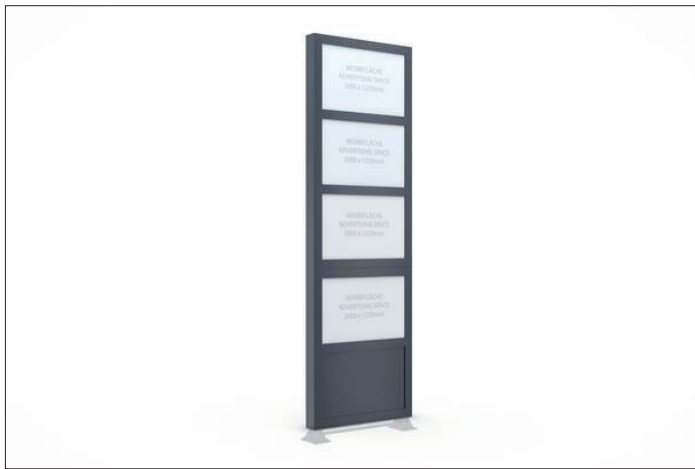

Signage

BigSign L

Show your brand in prime position

Large-scale advertising pylon with exchangeable advertising panels and LED lighting made of robust steel.

Article number	EAN	Width	Height	Depth
108100243		2348 mm	7413 mm	300 mm

Size	L
Colour	RAL 7022 - Umbra grey
Advertising areas	4
Advertising area width	2000 mm
Advertising area height	1239 mm
Base material	Steel
Mounting type	Floor mounting
Location	Outdoors
Surface finish	Galvanised and color coated

Our BigSign advertising pylon is not only an eye-catcher, but also a real brand ambassador. Equipped with modern LED lighting, it guarantees an excellent long-distance effect day and night. Our experience enables us to precisely implement your corporate design. At the same time, the design remains as flexible and dynamic

- + Modern LED lighting for presence around the clock
- + Interchangeable advertising panels allow flexibility
- + Robust steel construction guarantees durability
- + Design of the advertising spaces according to your corporate design
- + Fast assembly on site