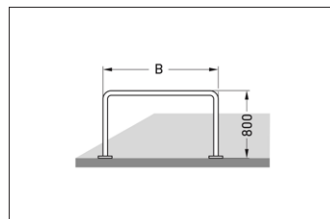

The Safety Bicycle Rest 9100 enables the quick realisation of comfortable bicycle parking systems featuring steadfast stability and exemplary theft protection. Ideal for heavily used parking spaces serving employees, guests, customers or students. The freely mountable frame rests made of corrosion-resistant 48 mm

galvanised steel tubing make it easy to park all bike types and sizes. A post extension (+200 mm) for embedding in concrete or paving is available on request and there are also practical mounting rails on request for row/serial systems.

- + **Sturdy tubular steel construction, galvanised**
- + **48 mm pipe diameter**
- + **For embedding in concrete or bolting down**
- + **Post extension for setting in concrete or under paving**
- + **Mounting rails for row/series installation on request**