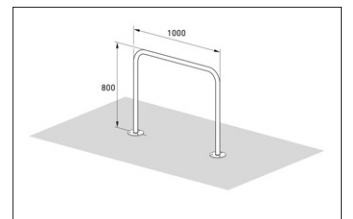

The Safety Bicycle Rest 9100 enables the quick realisation of comfortable bicycle parking systems featuring steadfast stability and exemplary theft protection. Ideal for heavily used parking spaces serving employees, guests, customers or students. The freely mountable frame rests made of corrosion-resistant 48 mm

galvanised steel tubing make it easy to park all bike types and sizes. A post extension (+200 mm) for embedding in concrete or paving is available on request and there are also practical mounting rails on request for row/serial systems.

- + **Sturdy tubular steel construction, galvanised**
- + **48 mm pipe diameter**
- + **For embedding in concrete or bolting down**
- + **Post extension for setting in concrete or under paving**
- + **Mounting rails for row/series installation on request**