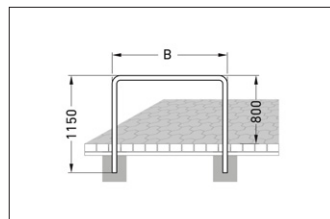

Article number	EAN	Width	Height	Depth
105900022	4250366515847	1200 mm	1150 mm	48 mm

Parking spaces	2
Colour	Silver
Knee-high crossbar	No
Construction type	Single Component
Base material	Steel
Mounting type	Set in concrete
Configuration	Two-sided

galvanised steel tubing make it easy to park all bike types and sizes. A post extension (+200 mm) for embedding in concrete or paving is available on request and there are also practical mounting rails on request for row/serial systems.

- + **Sturdy tubular steel construction, galvanised**
- + **48 mm pipe diameter**
- + **For embedding in concrete or bolting down**
- + **Post extension for setting in concrete or under paving**
- + **Mounting rails for row/series installation on request**