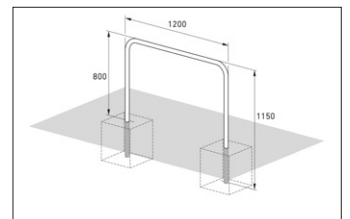

The Safety Bicycle Rest 9100 enables the quick realisation of comfortable bicycle parking systems featuring steadfast stability and exemplary theft protection. Ideal for heavily used parking spaces serving employees, guests, customers or students. The freely mountable frame rests made of corrosion-resistant 48 mm

galvanised steel tubing make it easy to park all bike types and sizes. A post extension (+200 mm) for embedding in concrete or paving is available on request and there are also practical mounting rails on request for row/serial systems.

- + **Sturdy tubular steel construction, galvanised**
- + **48 mm pipe diameter**
- + **For embedding in concrete or bolting down**
- + **Post extension for setting in concrete or under paving**
- + **Mounting rails for row/series installation on request**