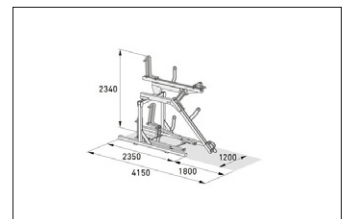

The double-deck parker in a class of its own, setting standards in quality and safety. The robust, corrosion-protected steel construction with aluminium support rails is suitable both for parking facilities at your company or residential complex and for permanent use in public spaces. It complies with DIN standard 79008-1 and has been tested by TÜV-SÜD, which means that it is demonstrably barrier-free and childproof. Anti-theft devices according to standard specifications offer easily accessible locking

options and ensure that even high-quality bicycles can be parked safely. The ergonomic lifting aid with gas pressure damper and the smooth-running carrier rail - extended at a distance of only 320 mm from the ground - ensure that even heavy bicycles can be parked without any problems. Suitable for tyre widths up to 55 mm. Lateral wheel distance according to DIN 79008-1 at least 500 mm.

- + Space-saving parking due to double-decker use
- + Low effort due to lifting aid with lift function
- + Optimised for theft protection and barrier-free
- + Optionally for one or two-sided wheel adjustment
- + Modularly expandable for row systems without any problems