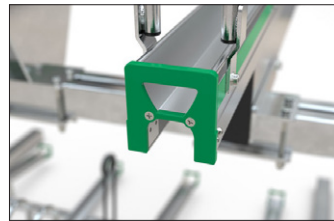

BikeHub Premium 1/04

Double the number of parking spaces, safe and sound!

High quality, maximum safety and many well thought-out details make BikeHub Premium the benchmark for double-deck parkers.

Article number	EAN	Width	Height	Depth
105600053	4250366540863	1200 mm	2340 mm	2350 mm

Parking spaces	4
Colour	Silver
Base material	Steel
Construction type	Screwed / assembly kit
Parking style	To park
Type of mounting	Floor mounting
Bike spacing	500 mm
Tyre width	55 mm

The double-deck parker in a class of its own, setting standards in quality and safety. The robust, corrosion-protected steel construction with aluminium support rails is suitable both for parking facilities at your company or residential complex and for permanent use in public spaces. It complies with DIN standard 79008-1 and has been tested by TÜV-SÜD, which means that it is demonstrably barrier-free and childproof. Anti-theft devices according to standard specifications offer easily accessible locking

options and ensure that even high-quality bicycles can be parked safely. The ergonomic lifting aid with gas pressure damper and the smooth-running carrier rail - extended at a distance of only 320 mm from the ground - ensure that even heavy bicycles can be parked without any problems. Suitable for tyre widths up to 55 mm. Lateral wheel distance according to DIN 79008-1 at least 500 mm.

- + Space-saving parking due to double-decker use
- + Low effort due to lifting aid with lift function
- + Optimised for theft protection and barrier-free
- + Optionally for one or two-sided wheel adjustment
- + Modularly expandable for row systems without any problems