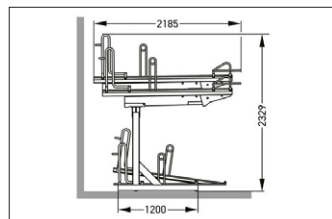

The double-deck parker in a class of its own, setting standards in quality and safety. The robust, corrosion-protected steel construction with aluminium support rails is suitable both for parking facilities at your company or residential complex and for permanent use in public spaces. It complies with DIN standard 79008-1 and has been tested by TÜV-SÜD, which means that it is demonstrably barrier-free and childproof. Anti-theft devices according to standard specifications offer easily accessible locking

options and ensure that even high-quality bicycles can be parked safely. The ergonomic lifting aid with gas pressure damper and the smooth-running carrier rail - extended at a distance of only 320 mm from the ground - ensure that even heavy bicycles can be parked without any problems. Suitable for tyre widths up to 55 mm. Lateral wheel distance according to DIN 79008-1 at least 500 mm.

- + Space-saving parking due to double-decker use
- + Low effort due to lifting aid with lift function
- + Optimised for theft protection and barrier-free
- + Optionally for one or two-sided wheel adjustment
- + Modularly expandable for row systems without any problems