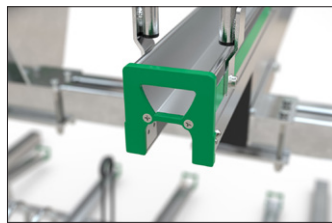

BikeHub Premium 1/10

Double the number of parking spaces, safe and sound!

High quality, maximum safety and many well thought-out details make BikeHub Premium the benchmark for double-deck parkers.

Article number	EAN	Width	Height	Depth
105600056	4250366540894	2700 mm	2340 mm	2350 mm

Parking spaces	10
Colour	Silver
Base material	Steel
Construction type	Screwed / assembly kit
Parking style	To park
Type of mounting	Floor mounting
Bike spacing	500 mm
Tyre width	55 mm

The double-deck parker in a class of its own, setting standards in quality and safety. The robust, corrosion-protected steel construction with aluminium support rails is suitable both for parking facilities at your company or residential complex and for permanent use in public spaces. It complies with DIN standard 79008-1 and has been tested by TÜV-SÜD, which means that it is demonstrably barrier-free and childproof. Anti-theft devices according to standard specifications offer easily accessible locking

options and ensure that even high-quality bicycles can be parked safely. The ergonomic lifting aid with gas pressure damper and the smooth-running carrier rail - extended at a distance of only 320 mm from the ground - ensure that even heavy bicycles can be parked without any problems. Suitable for tyre widths up to 55 mm. Lateral wheel distance according to DIN 79008-1 at least 500 mm.

- + Space-saving parking due to double-decker use
- + Low effort due to lifting aid with lift function
- + Optimised for theft protection and barrier-free
- + Optionally for one or two-sided wheel adjustment
- + Modularly expandable for row systems without any problems