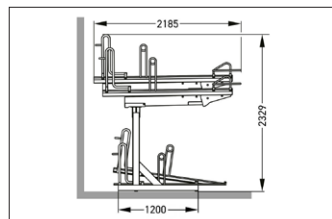

The double-deck parker in a class of its own, setting standards in quality and safety. The robust, corrosion-protected steel construction with aluminium support rails is suitable both for parking facilities at your company or residential complex and for permanent use in public spaces. It complies with DIN standard 79008-1 and has been tested by TÜV-SÜD, which means that it is demonstrably barrier-free and childproof. Anti-theft devices according to standard specifications offer easily accessible locking

options and ensure that even high-quality bicycles can be parked safely. The ergonomic lifting aid with gas pressure damper and the smooth-running carrier rail - extended at a distance of only 320 mm from the ground - ensure that even heavy bicycles can be parked without any problems. Suitable for tyre widths up to 55 mm. Lateral wheel distance according to DIN 79008-1 at least 500 mm.

- + Space-saving parking due to double-decker use
- + Low effort due to lifting aid with lift function
- + Optimised for theft protection and barrier-free
- + Optionally for one or two-sided wheel adjustment
- + Modularly expandable for row systems without any problems