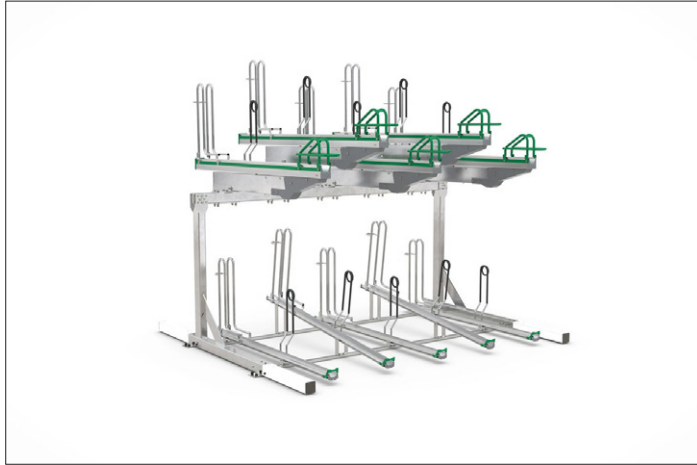

BikeHub Premium 1/10

Double the number of parking spaces, safe and sound!

High quality, maximum safety and many well thought-out details make BikeHub Premium the benchmark for double-deck parkers.

Article number	EAN	Width	Height	Depth
105600056	4250366540894	2700 mm	2340 mm	2350 mm

Parking spaces	10
Colour	Silver
Base material	Steel
Construction type	Screwed / assembly kit
Parking style	To park
Type of mounting	Floor mounting
Bike spacing	500 mm
Tyre width	55 mm

The double-deck parker in a class of its own, setting standards in quality and safety. The robust, corrosion-protected steel construction with aluminium support rails is suitable both for parking facilities at your company or residential complex and for permanent use in public spaces. It complies with DIN standard 79008-1 and has been tested by TÜV-SÜD, which means that it is demonstrably barrier-free and childproof. Anti-theft devices according to standard specifications offer easily accessible locking

options and ensure that even high-quality bicycles can be parked safely. The ergonomic lifting aid with gas pressure damper and the smooth-running carrier rail - extended at a distance of only 320 mm from the ground - ensure that even heavy bicycles can be parked without any problems. Suitable for tyre widths up to 55 mm. Lateral wheel distance according to DIN 79008-1 at least 500 mm.

- + Space-saving parking due to double-decker use
- + Low effort due to lifting aid with lift function
- + Optimised for theft protection and barrier-free
- + Optionally for one or two-sided wheel adjustment
- + Modularly expandable for row systems without any problems