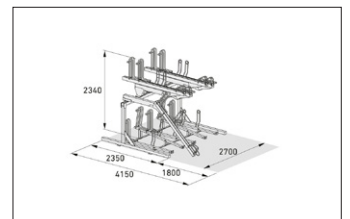

The double-deck parker in a class of its own, setting standards in quality and safety. The robust, corrosion-protected steel construction with aluminium support rails is suitable both for parking facilities at your company or residential complex and for permanent use in public spaces. It complies with DIN standard 79008-1 and has been tested by TÜV-SÜD, which means that it is demonstrably barrier-free and childproof. Anti-theft devices according to standard specifications offer easily accessible locking

options and ensure that even high-quality bicycles can be parked safely. The ergonomic lifting aid with gas pressure damper and the smooth-running carrier rail - extended at a distance of only 320 mm from the ground - ensure that even heavy bicycles can be parked without any problems. Suitable for tyre widths up to 55 mm. Lateral wheel distance according to DIN 79008-1 at least 500 mm.

- + Space-saving parking due to double-decker use
- + Low effort due to lifting aid with lift function
- + Optimised for theft protection and barrier-free
- + Optionally for one or two-sided wheel adjustment
- + Modularly expandable for row systems without any problems