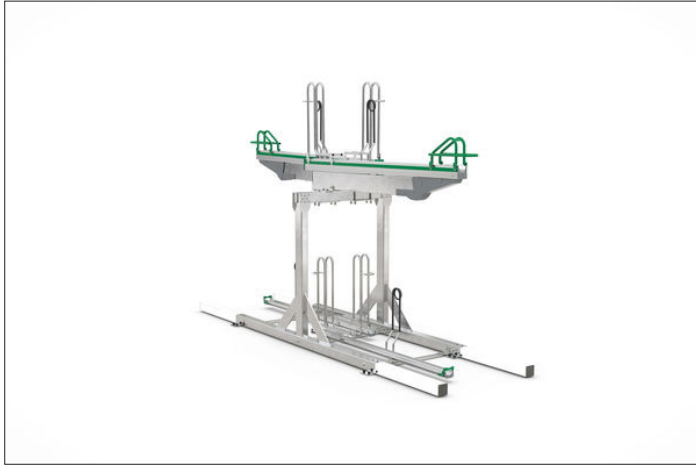

Article number	EAN	Width	Height	Depth
105600057	4250366540900	1020 mm	2340 mm	3500 mm

Parking spaces	4
Colour	Silver
Base material	Steel
Construction type	Screwed / assembly kit
Parking style	To park
Type of mounting	Floor mounting
Bike spacing	640 mm
Tyre width	55 mm

The double-deck parker in a class of its own, setting standards in quality and safety. The robust, corrosion-protected steel construction with aluminium support rails is suitable both for parking facilities at your company or residential complex and for permanent use in public spaces. It complies with DIN standard 79008-1 and has been tested by TÜV-SÜD, which means that it is demonstrably barrier-free and childproof. Anti-theft devices according to standard specifications offer easily accessible locking

options and ensure that even high-quality bicycles can be parked safely. The ergonomic lifting aid with gas pressure damper and the smooth-running carrier rail - extended at a distance of only 320 mm from the ground - ensure that even heavy bicycles can be parked without any problems. Suitable for tyre widths up to 55 mm. Lateral wheel distance according to DIN 79008-1 at least 500 mm.

- + Space-saving parking due to double-decker use
- + Low effort due to lifting aid with lift function
- + Optimised for theft protection and barrier-free
- + Optionally for one or two-sided wheel adjustment
- + Modularly expandable for row systems without any problems