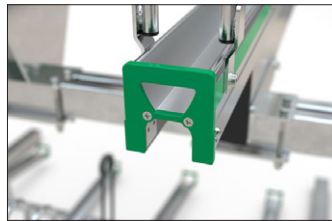

Article number	EAN	Width	Height	Depth
105600057	4250366540900	1020 mm	2340 mm	3500 mm

Parking spaces	4
Colour	Silver
Base material	Steel
Construction type	Screwed / assembly kit
Parking style	To park
Type of mounting	Floor mounting
Bike spacing	640 mm
Tyre width	55 mm

The double-deck parker in a class of its own, setting standards in quality and safety. The robust, corrosion-protected steel construction with aluminium support rails is suitable both for parking facilities at your company or residential complex and for permanent use in public spaces. It complies with DIN standard 79008-1 and has been tested by TÜV-SÜD, which means that it is demonstrably barrier-free and childproof. Anti-theft devices according to standard specifications offer easily accessible locking

options and ensure that even high-quality bicycles can be parked safely. The ergonomic lifting aid with gas pressure damper and the smooth-running carrier rail - extended at a distance of only 320 mm from the ground - ensure that even heavy bicycles can be parked without any problems. Suitable for tyre widths up to 55 mm. Lateral wheel distance according to DIN 79008-1 at least 500 mm.

- + Space-saving parking due to double-decker use
- + Low effort due to lifting aid with lift function
- + Optimised for theft protection and barrier-free
- + Optionally for one or two-sided wheel adjustment
- + Modularly expandable for row systems without any problems