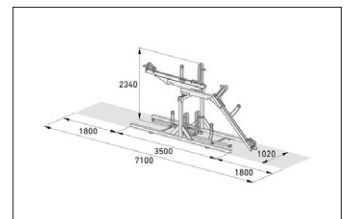

The double-deck parker in a class of its own, setting standards in quality and safety. The robust, corrosion-protected steel construction with aluminium support rails is suitable both for parking facilities at your company or residential complex and for permanent use in public spaces. It complies with DIN standard 79008-1 and has been tested by TÜV-SÜD, which means that it is demonstrably barrier-free and childproof. Anti-theft devices according to standard specifications offer easily accessible locking

options and ensure that even high-quality bicycles can be parked safely. The ergonomic lifting aid with gas pressure damper and the smooth-running carrier rail - extended at a distance of only 320 mm from the ground - ensure that even heavy bicycles can be parked without any problems. Suitable for tyre widths up to 55 mm. Lateral wheel distance according to DIN 79008-1 at least 500 mm.

- + Space-saving parking due to double-decker use
- + Low effort due to lifting aid with lift function
- + Optimised for theft protection and barrier-free
- + Optionally for one or two-sided wheel adjustment
- + Modularly expandable for row systems without any problems