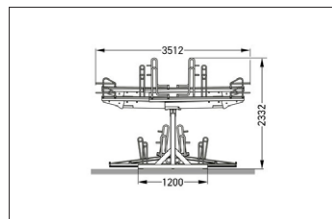

The double-deck parker in a class of its own, setting standards in quality and safety. The robust, corrosion-protected steel construction with aluminium support rails is suitable both for parking facilities at your company or residential complex and for permanent use in public spaces. It complies with DIN standard 79008-1 and has been tested by TÜV-SÜD, which means that it is demonstrably barrier-free and childproof. Anti-theft devices according to standard specifications offer easily accessible locking

options and ensure that even high-quality bicycles can be parked safely. The ergonomic lifting aid with gas pressure damper and the smooth-running carrier rail - extended at a distance of only 320 mm from the ground - ensure that even heavy bicycles can be parked without any problems. Suitable for tyre widths up to 55 mm. Lateral wheel distance according to DIN 79008-1 at least 500 mm.

- + Space-saving parking due to double-decker use
- + Low effort due to lifting aid with lift function
- + Optimised for theft protection and barrier-free
- + Optionally for one or two-sided wheel adjustment
- + Modularly expandable for row systems without any problems