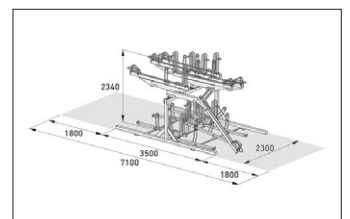

The double-deck parker in a class of its own, setting standards in quality and safety. The robust, corrosion-protected steel construction with aluminium support rails is suitable both for parking facilities at your company or residential complex and for permanent use in public spaces. It complies with DIN standard 79008-1 and has been tested by TÜV-SÜD, which means that it is demonstrably barrier-free and childproof. Anti-theft devices according to standard specifications offer easily accessible locking

options and ensure that even high-quality bicycles can be parked safely. The ergonomic lifting aid with gas pressure damper and the smooth-running carrier rail - extended at a distance of only 320 mm from the ground - ensure that even heavy bicycles can be parked without any problems. Suitable for tyre widths up to 55 mm. Lateral wheel distance according to DIN 79008-1 at least 500 mm.

- + Space-saving parking due to double-decker use
- + Low effort due to lifting aid with lift function
- + Optimised for theft protection and barrier-free
- + Optionally for one or two-sided wheel adjustment
- + Modularly expandable for row systems without any problems