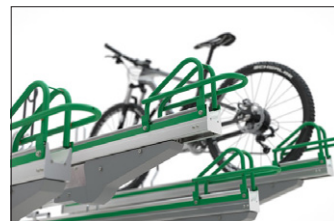

## BikeHub Premium 2/12

**Double the number of parking spaces, safe and sound!**

High quality, maximum safety and many well thought-out details make BikeHub Premium the benchmark for double-deck parkers.

Article number	EAN	Width	Height	Depth
105600059	4250366540924	2300 mm	2340 mm	3500 mm

Parking spaces	12
Colour	Silver
Base material	Steel
Construction type	Screwed / assembly kit
Parking style	To park
Type of mounting	Floor mounting
Bike spacing	640 mm
Tyre width	55 mm

The double-deck parker in a class of its own, setting standards in quality and safety. The robust, corrosion-protected steel construction with aluminium support rails is suitable both for parking facilities at your company or residential complex and for permanent use in public spaces. It complies with DIN standard 79008-1 and has been tested by TÜV-SÜD, which means that it is demonstrably barrier-free and childproof. Anti-theft devices according to standard specifications offer easily accessible locking

- + Space-saving parking due to double-decker use
- + Low effort due to lifting aid with lift function
- + Optimised for theft protection and barrier-free
- + Optionally for one or two-sided wheel adjustment
- + Modularly expandable for row systems without any problems