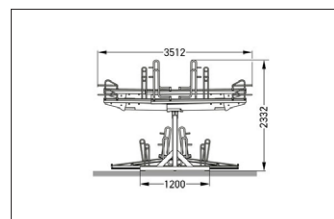

The double-deck parker in a class of its own, setting standards in quality and safety. The robust, corrosion-protected steel construction with aluminium support rails is suitable both for parking facilities at your company or residential complex and for permanent use in public spaces. It complies with DIN standard 79008-1 and has been tested by TÜV-SÜD, which means that it is demonstrably barrier-free and childproof. Anti-theft devices according to standard specifications offer easily accessible locking

options and ensure that even high-quality bicycles can be parked safely. The ergonomic lifting aid with gas pressure damper and the smooth-running carrier rail - extended at a distance of only 320 mm from the ground - ensure that even heavy bicycles can be parked without any problems. Suitable for tyre widths up to 55 mm. Lateral wheel distance according to DIN 79008-1 at least 500 mm.

- + Space-saving parking due to double-decker use
- + Low effort due to lifting aid with lift function
- + Optimised for theft protection and barrier-free
- + Optionally for one or two-sided wheel adjustment
- + Modularly expandable for row systems without any problems