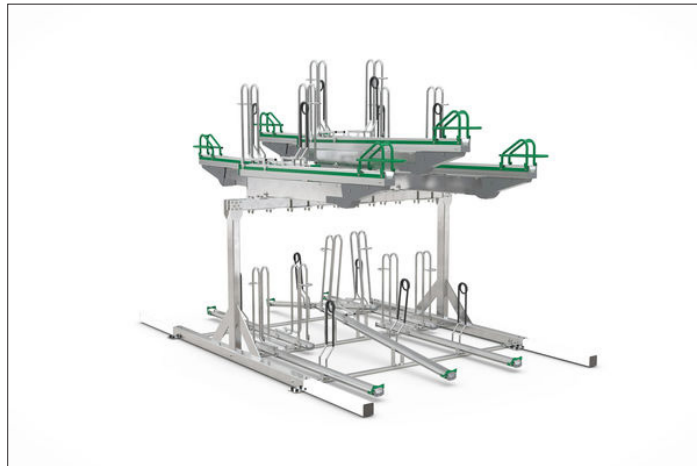

## BikeHub Premium 2/12

**Double the number of parking spaces, safe and sound!**

High quality, maximum safety and many well thought-out details make BikeHub Premium the benchmark for double-deck parkers.

Article number	EAN	Width	Height	Depth
105600059	4250366540924	2300 mm	2340 mm	3500 mm

Parking spaces	12
Colour	Silver
Base material	Steel
Construction type	Screwed / assembly kit
Parking style	To park
Type of mounting	Floor mounting
Bike spacing	640 mm
Tyre width	55 mm

The double-deck parker in a class of its own, setting standards in quality and safety. The robust, corrosion-protected steel construction with aluminium support rails is suitable both for parking facilities at your company or residential complex and for permanent use in public spaces. It complies with DIN standard 79008-1 and has been tested by TÜV-SÜD, which means that it is demonstrably barrier-free and childproof. Anti-theft devices according to standard specifications offer easily accessible locking

- + Space-saving parking due to double-decker use
- + Low effort due to lifting aid with lift function
- + Optimised for theft protection and barrier-free
- + Optionally for one or two-sided wheel adjustment
- + Modularly expandable for row systems without any problems