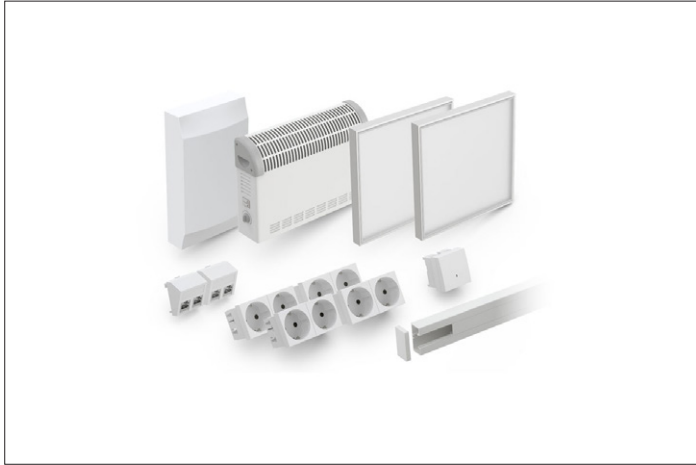

Electrical package OfficePlus MR 10

Factory-fitted electrical package with lighting, power, and air conditioning technology, cable ducts, and distribution for up to 36 vending machines.

Article number	EAN	Width	Height	Depth
101000370				

Electrical package	OfficePlus
Electrical wall converter	1 x 2 kW
Number of ceiling lights	2
Number of sockets	4
Number of network sockets	2
Electrical distribution	3 rows can be equipped with max. 36 machines

The OfficePlus electrical package fully equips your room system with lighting, power, and air conditioning ex works. It includes LED ceiling lights, pre-installed double sockets and network sockets, and an electric wall convactor for room heating. The

room system is equipped with appropriate cable ducts in which cables, plug sockets, and network sockets are routed. An electrical distribution system with space for up to 36 vending machines is also installed ex works.