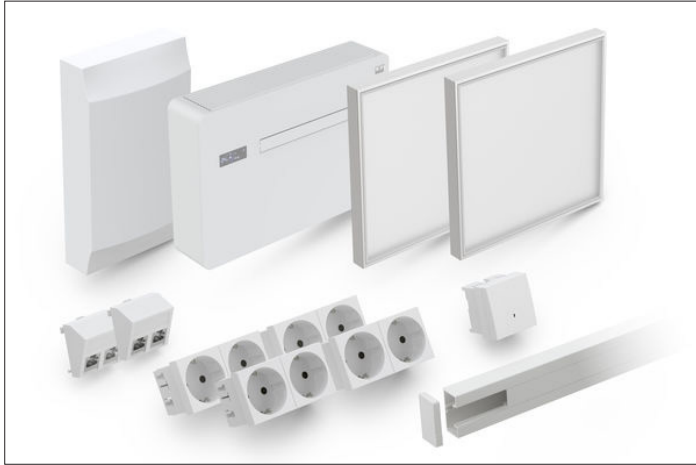

Electrical package office plus cool MR15

Various electrical packages are available for lighting, power and air conditioning in our MultiRoom range to ensure a smooth working environment.

Article number	EAN	Width	Height	Depth
101000403				

Electrical package	OfficePlus
Air conditioner	Yes
Number of ceiling lights	2
Number of sockets	4
Number of network sockets	2
Electrical distribution	3 rows can be equipped with max. 36 machines

Various electrical packages are available for lighting, power and air conditioning in our MultiRoom range to ensure a smooth