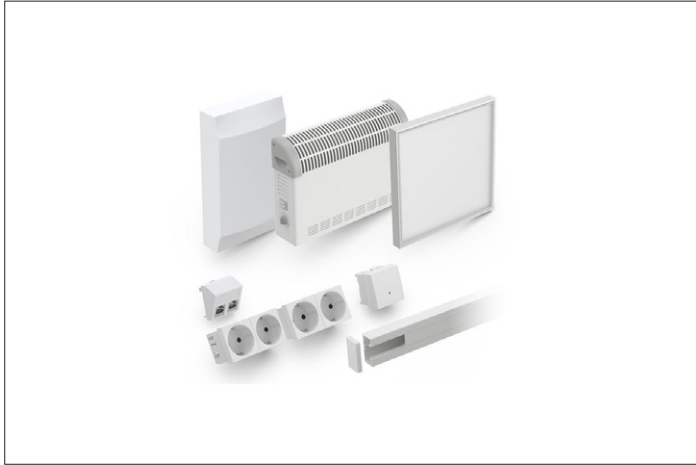

Electrical package starter plus MR 5

Factory-fitted electrical package with lighting, power, and air conditioning technology, cable ducts, and distribution for up to 36 vending machines.

Article number	EAN	Width	Height	Depth
101000340				

Electrical package	StarterPlus
Electrical wall converter	1 x 2 kW
Number of ceiling lights	1
Number of sockets	2
Number of network sockets	1
Electrical distribution	3 rows can be equipped with max. 36 machines

The StarterPlus electrical package fully equips your room system with lighting, power, and air conditioning ex works. It includes LED ceiling lights, pre-installed double sockets and network sockets, and an electric wall convector for room heating. The

room system is equipped with appropriate cable ducts in which cables, plug sockets, and network sockets are routed. An electrical distribution system with space for up to 36 vending machines is also installed ex works.