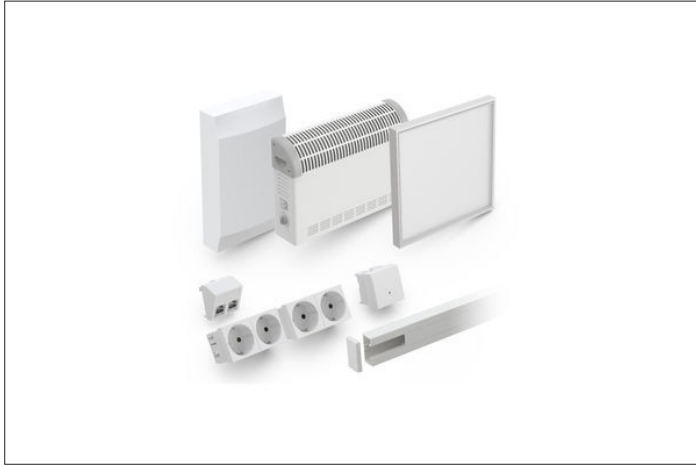

Electrical package starter plus MR 7

Factory-fitted electrical package with lighting, power, and air conditioning technology, cable ducts, and distribution for up to 36 vending machines.

Article number	EAN	Width	Height	Depth
101000375				

Electrical package	StarterPlus
Electrical wall converter	1 x 2 kW
Number of ceiling lights	1
Number of sockets	2
Number of network sockets	1
Electrical distribution	3 rows can be equipped with max. 36 machines

The StarterPlus electrical package fully equips your room system with lighting, power, and air conditioning ex works. It includes LED ceiling lights, pre-installed double sockets and network sockets, and an electric wall convactor for room heating. The

room system is equipped with appropriate cable ducts in which cables, plug sockets, and network sockets are routed. An electrical distribution system with space for up to 36 vending machines is also installed ex works.