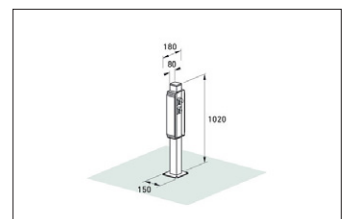

Further information on our products and contact options at: www.wsm.eu/en.
No guarantee can be given for the completeness and correctness of the data and illustrations.