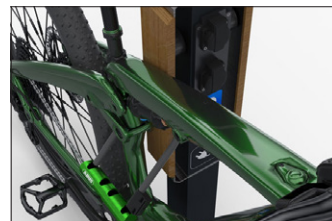

Lean-to parker VeloDock e-bike E

Stylish, safe and space saving

The VeloDock is a high quality and space-saving bicycle stand that can be used to recharge e-bikes to 100% in style.

Article number	EAN	Width	Height	Depth
105000167		180 mm	1020 mm	150 mm

Parking spaces	2
Colour	RAL 7016 - Anthracite grey
Base material	Aluminium
Mounting type	Floor mounting
Configuration	Two-sided

Developed from powder-coated aluminum in the elegant RAL 7016 color, the VeloDock integrates effortlessly into contemporary architecture. The solid oak cladding, double-sealed with clear

lacquer, creates a natural and warm look. This makes parking an e-bike not only practical, but also a stylish experience.

- + Elegant and space-saving design
- + Convenient and safe charging
- + Simple installation