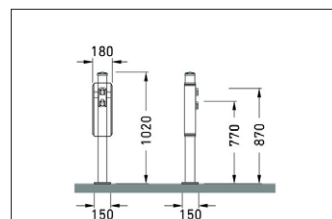

Further information on our products and contact options at: www.wsm.eu/en.
No guarantee can be given for the completeness and correctness of the data and illustrations.