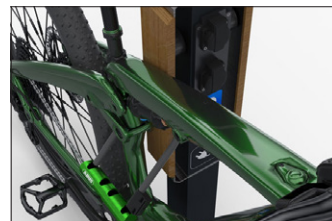

Lean-to parker VeloDock e-bike L

Stylish, safe and space saving

The VeloDock is a high quality and space-saving bicycle stand that can be used to recharge e-bikes to 100% in style.

Article number	EAN	Width	Height	Depth
105000169		180 mm	1020 mm	150 mm

Parking spaces	2
Colour	RAL 7016 - Anthracite grey
Base material	Aluminium
Mounting type	Floor mounting
Configuration	Two-sided

Developed from powder-coated aluminum in the elegant RAL 7016 color, the VeloDock integrates effortlessly into contemporary architecture. The solid oak cladding, double-sealed with clear

lacquer, creates a natural and warm look. This makes parking an e-bike not only practical, but also a stylish experience.

- + Elegant and space-saving design
- + Convenient and safe charging
- + Simple installation