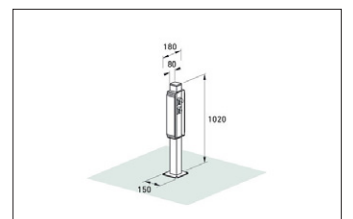

Further information on our products and contact options at: www.wsm.eu/en.
No guarantee can be given for the completeness and correctness of the data and illustrations.