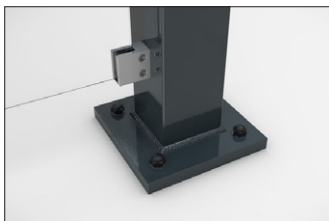

Passau P12

An aesthetic eye-catcher in the modern cityscape

Shelter system with elegant glazed pent roof construction. Rear and side walls of toughened safety glass. Type statics tested in advance.

Article number	EAN	Width	Height	Depth
102100350	4250366537047	3100 mm	2435 mm	2090 mm

Clear width	2900 mm
Clear height	2200 mm
Clear depth	1500 mm
Roof style	Pent roof
Roof type	Laminated safety glass
Colour	RAL 7016 - Anthracite grey
Base area	4,30 m ²
Mounting type	Floor mounting
Base material	Steel
Snow load	1,90 kN/m ²

The sleek and modern design of this shelter system makes it an attractive focal point in the cityscape. The large glass surfaces and elegant pent roof speak a contemporary language and are architecturally inspired by modern buildings. The Passau is perfectly suited as a person or bicycle shelter and due to the type testing it can be placed anywhere without additional static verification. The rear and side walls are made of toughened safety

glass, while the roof is made of laminated safety glass pursuant DIN 18008. Drainage is via ground level water spouts. The shelter is bolted and dowelled to the ground with base plates. Designed for durability and a long service life, the supporting structure is hot-dip galvanised and coated in environmentally friendly colours. Available in numerous RAL colours.