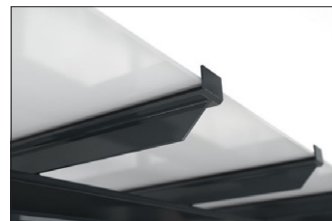

Passau P12

An aesthetic eye-catcher in the modern cityscape

Shelter system with elegant glazed pent roof construction. Rear and side walls of toughened safety glass. Type statics tested in advance.

Article number	EAN	Width	Height	Depth
102100350	4250366537047	3100 mm	2435 mm	2090 mm

Clear width	2900 mm
Clear height	2200 mm
Clear depth	1500 mm
Roof style	Pent roof
Roof type	Laminated safety glass
Colour	RAL 7016 - Anthracite grey
Base area	4,30 m ²
Mounting type	Floor mounting
Base material	Steel
Snow load	1,90 kN/m ²

The sleek and modern design of this shelter system makes it an attractive focal point in the cityscape. The large glass surfaces and elegant pent roof speak a contemporary language and are architecturally inspired by modern buildings. The Passau is perfectly suited as a person or bicycle shelter and due to the type testing it can be placed anywhere without additional static verification. The rear and side walls are made of toughened safety

glass, while the roof is made of laminated safety glass pursuant DIN 18008. Drainage is via ground level water spouts. The shelter is bolted and dowelled to the ground with base plates. Designed for durability and a long service life, the supporting structure is hot-dip galvanised and coated in environmentally friendly colours. Available in numerous RAL colours.