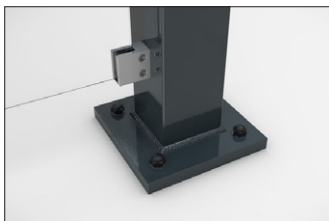

## An aesthetic eye-catcher in the modern cityscape

Shelter system with elegant glazed pent roof construction. Rear and side walls of toughened safety glass. Type statics tested in advance.

Article number	EAN	Width	Height	Depth
102100354	4250366537085	6100 mm	2435 mm	2090 mm

Clear width	5900 mm
Clear height	2200 mm
Clear depth	1500 mm
Roof style	Pent roof
Roof type	Laminated safety glass
Colour	RAL 7016 - Anthracite grey
Base area	8,80 m <sup>2</sup>
Mounting type	Floor mounting
Base material	Steel
Snow load	1,90 kN/m <sup>2</sup>

The sleek and modern design of this shelter system makes it an attractive focal point in the cityscape. The large glass surfaces and elegant pent roof speak a contemporary language and are architecturally inspired by modern buildings. The Passau is perfectly suited as a person or bicycle shelter and due to the type testing it can be placed anywhere without additional static verification. The rear and side walls are made of toughened safety

glass, while the roof is made of laminated safety glass pursuant DIN 18008. Drainage is via ground level water spouts. The shelter is bolted and dowelled to the ground with base plates. Designed for durability and a long service life, the supporting structure is hot-dip galvanised and coated in environmentally friendly colours. Available in numerous RAL colours.