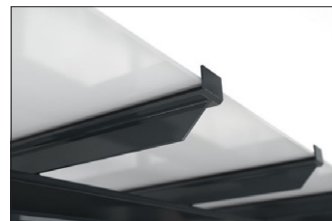

## An aesthetic eye-catcher in the modern cityscape

Shelter system with elegant glazed pent roof construction. Rear and side walls of toughened safety glass. Type statics tested in advance.

Article number	EAN	Width	Height	Depth
102100354	4250366537085	6100 mm	2435 mm	2090 mm

Clear width	5900 mm
Clear height	2200 mm
Clear depth	1500 mm
Roof style	Pent roof
Roof type	Laminated safety glass
Colour	RAL 7016 - Anthracite grey
Base area	8,80 m <sup>2</sup>
Mounting type	Floor mounting
Base material	Steel
Snow load	1,90 kN/m <sup>2</sup>

The sleek and modern design of this shelter system makes it an attractive focal point in the cityscape. The large glass surfaces and elegant pent roof speak a contemporary language and are architecturally inspired by modern buildings. The Passau is perfectly suited as a person or bicycle shelter and due to the type testing it can be placed anywhere without additional static verification. The rear and side walls are made of toughened safety

glass, while the roof is made of laminated safety glass pursuant DIN 18008. Drainage is via ground level water spouts. The shelter is bolted and dowelled to the ground with base plates. Designed for durability and a long service life, the supporting structure is hot-dip galvanised and coated in environmentally friendly colours. Available in numerous RAL colours.