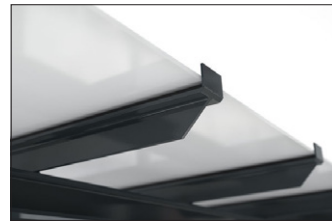

## Elegant bicycle parking

Shelter system with elegant glazed pent roof construction. Rear and side walls of toughened safety glass. Type statics tested in advance.

Article number	EAN	Width	Height	Depth
102100361	4250366537153	6100 mm	2645 mm	2250 mm

Clear width	5900 mm
Clear height	2200 mm
Clear depth	1500 mm
Roof style	Pent roof
Roof type	Laminated safety glass
Colour	RAL 7016 - Anthracite grey
Base area	8,80 m <sup>2</sup>
Mounting type	Floor mounting
Base material	Steel
Snow load	1,90 kN/m <sup>2</sup>

The sleek and modern design of this shelter system makes it an attractive focal point in the cityscape. The large glass surfaces and elegant pent roof speak a contemporary language and are architecturally inspired by modern buildings. The Passau is perfectly suited as a person or bicycle shelter and due to the type testing it can be placed anywhere without additional static verification. The rear and side walls are made of toughened safety

glass, while the roof is made of laminated safety glass pursuant DIN 18008. Drainage is via ground level water spouts. The shelter is bolted and dowelled to the ground with base plates. Designed for durability and a long service life, the supporting structure is hot-dip galvanised and coated in environmentally friendly colours. Available in numerous RAL colours.