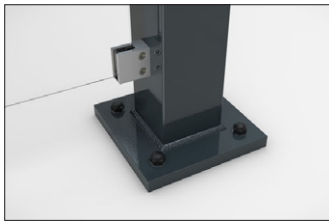

## Elegant bicycle parking

Shelter system with elegant glazed pent roof construction. Rear and side walls of toughened safety glass. Type statics tested in advance.

Article number	EAN	Width	Height	Depth
102100361	4250366537153	6100 mm	2645 mm	2250 mm

Clear width	5900 mm
Clear height	2200 mm
Clear depth	1500 mm
Roof style	Pent roof
Roof type	Laminated safety glass
Colour	RAL 7016 - Anthracite grey
Base area	8,80 m <sup>2</sup>
Mounting type	Floor mounting
Base material	Steel
Snow load	1,90 kN/m <sup>2</sup>

The sleek and modern design of this shelter system makes it an attractive focal point in the cityscape. The large glass surfaces and elegant pent roof speak a contemporary language and are architecturally inspired by modern buildings. The Passau is perfectly suited as a person or bicycle shelter and due to the type testing it can be placed anywhere without additional static verification. The rear and side walls are made of toughened safety

glass, while the roof is made of laminated safety glass pursuant DIN 18008. Drainage is via ground level water spouts. The shelter is bolted and dowelled to the ground with base plates. Designed for durability and a long service life, the supporting structure is hot-dip galvanised and coated in environmentally friendly colours. Available in numerous RAL colours.