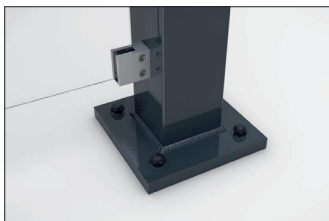

## An elegant shelter you assemble yourself

Shelter system with elegant glazed pent roof for self-assembly. Toughened safety glass walls.

Article number	EAN	Width	Height	Depth
102100362	4250366537160	3100 mm	2445 mm	4420 mm

Clear width	2900 mm
Clear height	2200 mm
Roof style	Pent roof
Roof type	Laminated safety glass
Colour	RAL 7016 - Anthracite grey
Base area	8,90 m <sup>2</sup>
Mounting type	Floor mounting
Base material	Steel
Snow load	1,90 kN/m <sup>2</sup>

The sleek and modern design of this shelter system makes it an attractive focal point in the cityscape. The large glass surfaces and elegant pent roof speak a contemporary language and are architecturally inspired by modern buildings. The Passau is perfectly suited as a person or bicycle shelter. The rear and side walls are made of toughened safety glass, while the roof is made of laminated safety glass pursuant DIN 18008. Drainage is via

ground level water spouts. The shelter is bolted and dowelled to the ground with base plates. Designed for durability and a long service life, the supporting structure is hot-dip galvanised and coated in environmentally friendly colours. Available in numerous RAL colours. As a kit for assembly on site. A double-sided version is possible.