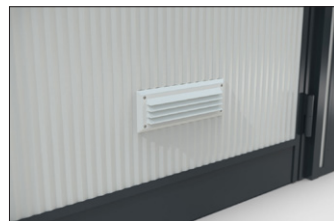

### The ingeniously simple room system

The innovative SmartUnit room system impresses with an attractive price-performance ratio, unbeatable delivery times and simple installation.

Article number	EAN	Width	Height	Depth
101600051	4250366538617	4758 mm	2600 mm	4758 mm

Clear height	2540 mm
Location	Indoors
Office workplaces	3
Colour	RAL 9002 - Grey white
Number of wall elements	16
Base area	22,64 m <sup>2</sup>
Crane hook	No

The innovative SmartUnit room system is easily assembled in the shortest time thanks to a clever tongue-and-groove connector system. Should your requirements change, you can flexibly expand the system or disassemble it and reassemble it at another location in a jiffy. Since the high-quality sheet steel sandwich elements are modularly exchangeable, the SmartUnit can be configured on the Internet, whereby the width can be up to four

wall elements. The system is delivered in a compact transport box and then set up directly on the hall floor in no time; either by yourself or by one of our installation teams. A wide range of accessories is also available. The attractive price-performance ratio and the unbeatable delivery times are particular advantages of the SmartUnit.