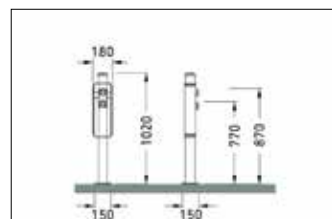

Further information on our products and contact options at: www.wsm.eu/en.
No guarantee can be given for the completeness and correctness of the data and illustrations.