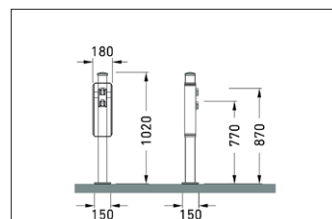

Further information on our products and contact options at: www.wsm.eu/en.
No guarantee can be given for the completeness and correctness of the data and illustrations.