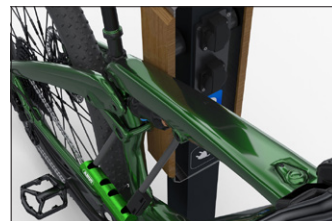

VeloDock e-Bike plug type J - Switzerland

Stylish, safe and space saving

The VeloDock is a high quality and space-saving bicycle stand that can be used to recharge e-bikes to 100% in style.

Article number	EAN	Width	Height	Depth
105000168		180 mm	1020 mm	150 mm

Parking spaces	2
Colour	RAL 7016 - Anthracite grey
Base material	Aluminium
Mounting type	Floor mounting
Configuration	Two-sided

Developed from powder-coated aluminum in the elegant RAL 7016 color, the VeloDock integrates effortlessly into contemporary architecture. The solid oak cladding, double-sealed with clear

lacquer, creates a natural and warm look. This makes parking an e-bike not only practical, but also a stylish experience.

- + Elegant and space-saving design
- + Convenient and safe charging
- + Simple installation