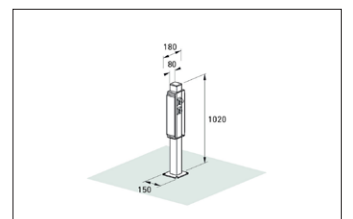

Further information on our products and contact options at: www.wsm.eu/en.
No guarantee can be given for the completeness and correctness of the data and illustrations.