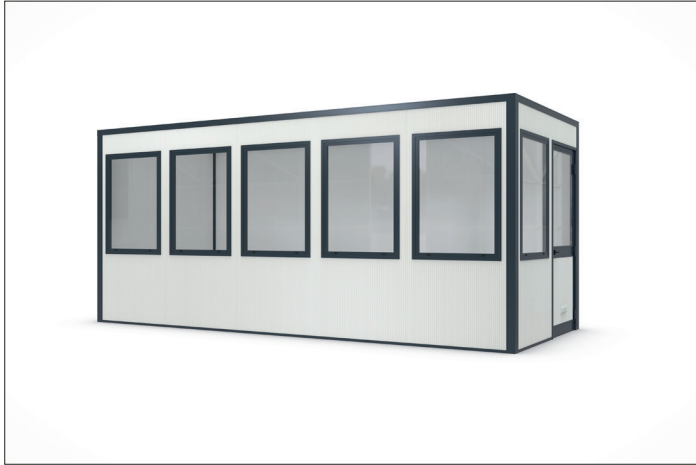

SmartUnit 14

The ingeniously simple room system

The innovative SmartUnit room system impresses with an attractive price-performance ratio, unbeatable delivery times and simple installation.

Article number	EAN	Width	Height	Depth
101600044	4250366533599	5890 mm	2600 mm	2440 mm

Clear height	2500 mm
Location	Indoors
Office workplaces	1
Colour	RAL 9002 - Grey white
Number of wall elements	14
Base area	14,37 m ²
Crane hook	No

The innovative SmartUnit room system is easily assembled in the shortest time thanks to a clever tongue-and-groove connector system. Should your requirements change, you can flexibly expand the system or disassemble it and reassemble it at another location in a jiffy. Since the high-quality sheet steel sandwich elements are modularly exchangeable, the SmartUnit can be configured on the Internet, whereby the width can be up to four

wall elements. The system is delivered in a compact transport box and then set up directly on the hall floor in no time; either by yourself or by one of our installation teams. A wide range of accessories is also available. The attractive price-performance ratio and the unbeatable delivery times are particular advantages of the SmartUnit.