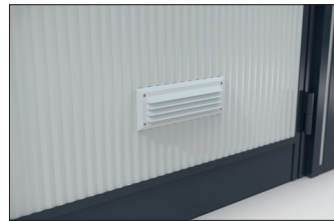

SmartUnit 14

The ingeniously simple room system

The innovative SmartUnit room system impresses with an attractive price-performance ratio, unbeatable delivery times and simple installation.

Article number	EAN	Width	Height	Depth
101600044	4250366533599	5890 mm	2600 mm	2440 mm

Clear height	2500 mm
Location	Indoors
Office workplaces	1
Colour	RAL 9002 - Grey white
Number of wall elements	14
Base area	14,37 m ²
Crane hook	No

The innovative SmartUnit room system is easily assembled in the shortest time thanks to a clever tongue-and-groove connector system. Should your requirements change, you can flexibly expand the system or disassemble it and reassemble it at another location in a jiffy. Since the high-quality sheet steel sandwich elements are modularly exchangeable, the SmartUnit can be configured on the Internet, whereby the width can be up to four

wall elements. The system is delivered in a compact transport box and then set up directly on the hall floor in no time; either by yourself or by one of our installation teams. A wide range of accessories is also available. The attractive price-performance ratio and the unbeatable delivery times are particular advantages of the SmartUnit.