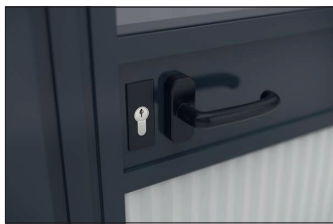

SmartUnit 16c

The ingeniously simple room system

The innovative SmartUnit room system impresses with an attractive price-performance ratio, unbeatable delivery times and simple installation.

Article number	EAN	Width	Height	Depth
101600048	4250366538587	5908 mm	2600 mm	3608 mm

Clear height	2500 mm
Location	Indoors
Office workplaces	3
Colour	RAL 9002 - Grey white
Number of wall elements	16
Base area	21,32 m ²
Crane hook	No

The innovative SmartUnit room system is easily assembled in the shortest time thanks to a clever tongue-and-groove connector system. Should your requirements change, you can flexibly expand the system or disassemble it and reassemble it at another location in a jiffy. Since the high-quality sheet steel sandwich elements are modularly exchangeable, the SmartUnit can be configured on the Internet, whereby the width can be up to four

wall elements. The system is delivered in a compact transport box and then set up directly on the hall floor in no time; either by yourself or by one of our installation teams. A wide range of accessories is also available. The attractive price-performance ratio and the unbeatable delivery times are particular advantages of the SmartUnit.

- + Configurable online
- + Tongue and groove connector system for easy assembly
- + Installation directly on the hall floor
- + Delivery in a compact transport box
- + Optional accessory packages

Further information on our products and contact options at: www.wsm.eu/en.
No guarantee can be given for the completeness and correctness of the data and illustrations.