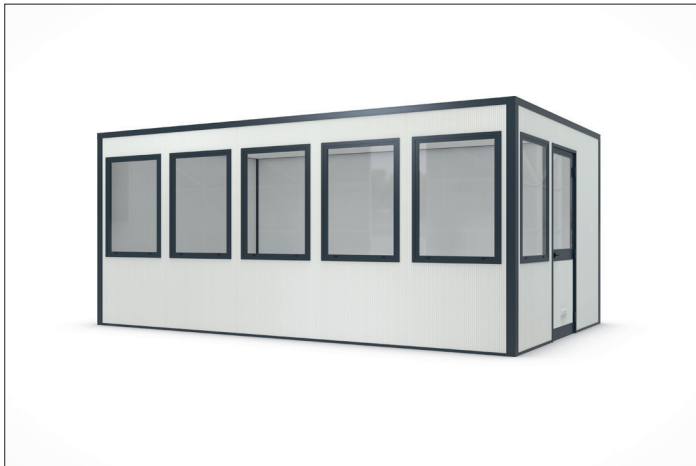

SmartUnit 16c

The ingeniously simple room system

The innovative SmartUnit room system impresses with an attractive price-performance ratio, unbeatable delivery times and simple installation.

Article number	EAN	Width	Height	Depth
101600048	4250366538587	5908 mm	2600 mm	3608 mm

Clear height	2500 mm
Location	Indoors
Office workplaces	3
Colour	RAL 9002 - Grey white
Number of wall elements	16
Base area	21,32 m ²
Crane hook	No

The innovative SmartUnit room system is easily assembled in the shortest time thanks to a clever tongue-and-groove connector system. Should your requirements change, you can flexibly expand the system or disassemble it and reassemble it at another location in a jiffy. Since the high-quality sheet steel sandwich elements are modularly exchangeable, the SmartUnit can be configured on the Internet, whereby the width can be up to four

wall elements. The system is delivered in a compact transport box and then set up directly on the hall floor in no time; either by yourself or by one of our installation teams. A wide range of accessories is also available. The attractive price-performance ratio and the unbeatable delivery times are particular advantages of the SmartUnit.