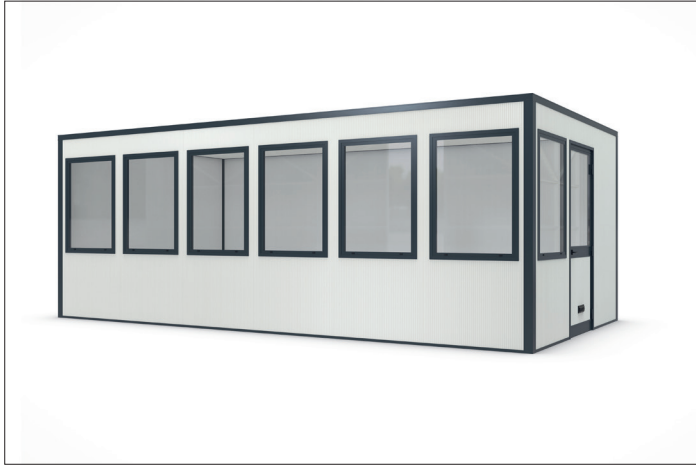

## SmartUnit 18c

### The ingeniously simple room system

The innovative SmartUnit room system impresses with an attractive price-performance ratio, unbeatable delivery times and simple installation.

Article number	EAN	Width	Height	Depth
101600049	4250366538594	7058 mm	2600 mm	3608 mm

Clear height	2500 mm
Location	Indoors
Office workplaces	3
Colour	RAL 9002 - Grey white
Number of wall elements	18
Base area	25,47 m <sup>2</sup>
Crane hook	No

The innovative SmartUnit room system is easily assembled in the shortest time thanks to a clever tongue-and-groove connector system. Should your requirements change, you can flexibly expand the system or disassemble it and reassemble it at another location in a jiffy. Since the high-quality sheet steel sandwich elements are modularly exchangeable, the SmartUnit can be configured on the Internet, whereby the width can be up to four

wall elements. The system is delivered in a compact transport box and then set up directly on the hall floor in no time; either by yourself or by one of our installation teams. A wide range of accessories is also available. The attractive price-performance ratio and the unbeatable delivery times are particular advantages of the SmartUnit.