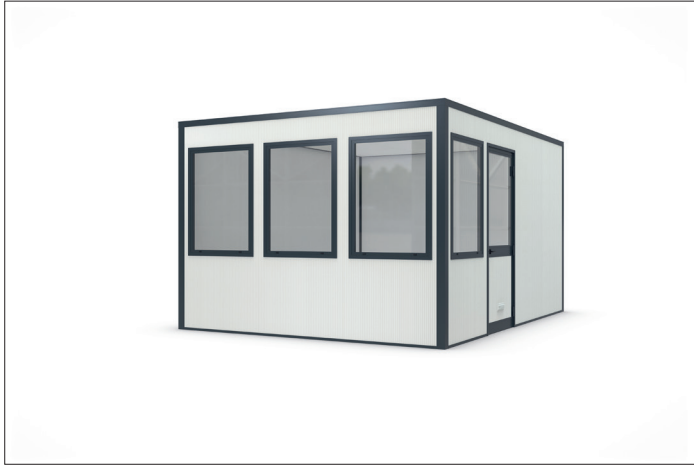

SmartUnit 14d

The ingeniously simple room system

The innovative SmartUnit room system impresses with an attractive price-performance ratio, unbeatable delivery times and simple installation.

Article number	EAN	Width	Height	Depth
101600050	4250366538600	3608 mm	2600 mm	4758 mm

Clear height	2500 mm
Location	Indoors
Office workplaces	2
Colour	RAL 9002 - Grey white
Number of wall elements	14
Base area	17,17 m ²
Crane hook	No

The innovative SmartUnit room system is easily assembled in the shortest time thanks to a clever tongue-and-groove connector system. Should your requirements change, you can flexibly expand the system or disassemble it and reassemble it at another location in a jiffy. Since the high-quality sheet steel sandwich elements are modularly exchangeable, the SmartUnit can be configured on the Internet, whereby the width can be up to four

wall elements. The system is delivered in a compact transport box and then set up directly on the hall floor in no time; either by yourself or by one of our installation teams. A wide range of accessories is also available. The attractive price-performance ratio and the unbeatable delivery times are particular advantages of the SmartUnit.