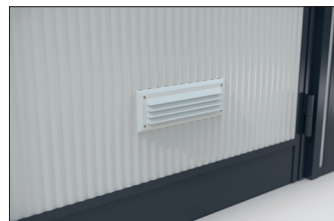

SmartUnit 16d

The ingeniously simple room system

The innovative SmartUnit room system impresses with an attractive price-performance ratio, unbeatable delivery times and simple installation.

Article number	EAN	Width	Height	Depth
101600051	4250366538617	4758 mm	2600 mm	4758 mm

Clear height	2500 mm
Location	Indoors
Office workplaces	3
Colour	RAL 9002 - Grey white
Number of wall elements	16
Base area	22,64 m ²
Crane hook	No

The innovative SmartUnit room system is easily assembled in the shortest time thanks to a clever tongue-and-groove connector system. Should your requirements change, you can flexibly expand the system or disassemble it and reassemble it at another location in a jiffy. Since the high-quality sheet steel sandwich elements are modularly exchangeable, the SmartUnit can be configured on the Internet, whereby the width can be up to four

wall elements. The system is delivered in a compact transport box and then set up directly on the hall floor in no time; either by yourself or by one of our installation teams. A wide range of accessories is also available. The attractive price-performance ratio and the unbeatable delivery times are particular advantages of the SmartUnit.