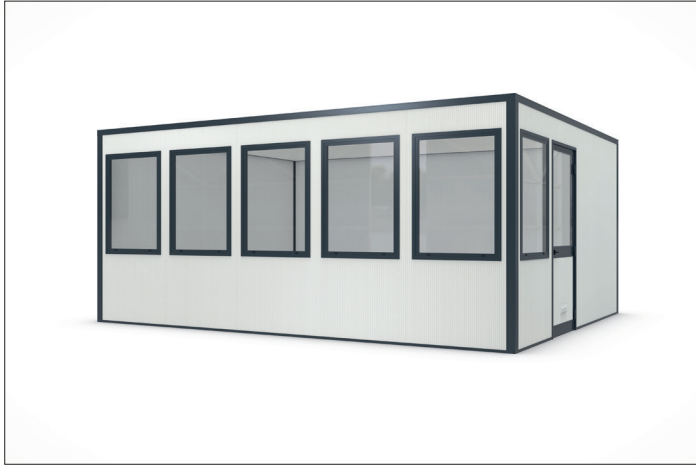

## SmartUnit 18d

### The ingeniously simple room system

The innovative SmartUnit room system impresses with an attractive price-performance ratio, unbeatable delivery times and simple installation.

Article number	EAN	Width	Height	Depth
101600052	4250366538624	5908 mm	2600 mm	4758 mm

Clear height	2500 mm
Location	Indoors
Office workplaces	4
Colour	RAL 9002 - Grey white
Number of wall elements	18
Base area	28,11 m <sup>2</sup>
Crane hook	No

The innovative SmartUnit room system is easily assembled in the shortest time thanks to a clever tongue-and-groove connector system. Should your requirements change, you can flexibly expand the system or disassemble it and reassemble it at another location in a jiffy. Since the high-quality sheet steel sandwich elements are modularly exchangeable, the SmartUnit can be configured on the Internet, whereby the width can be up to four

wall elements. The system is delivered in a compact transport box and then set up directly on the hall floor in no time; either by yourself or by one of our installation teams. A wide range of accessories is also available. The attractive price-performance ratio and the unbeatable delivery times are particular advantages of the SmartUnit.