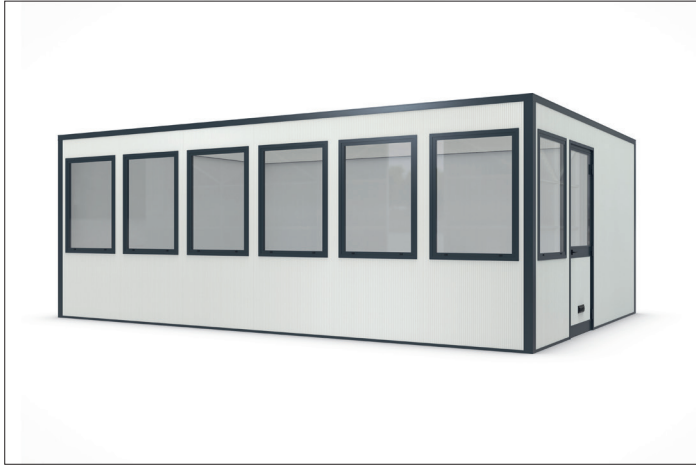

## SmartUnit 20d

### The ingeniously simple room system

The innovative SmartUnit room system impresses with an attractive price-performance ratio, unbeatable delivery times and simple installation.

Article number	EAN	Width	Height	Depth
101600053	4250366538631	7058 mm	2600 mm	4758 mm

Clear height	2500 mm
Location	Indoors
Office workplaces	5
Colour	RAL 9002 - Grey white
Number of wall elements	20
Base area	33,58 m <sup>2</sup>
Crane hook	No

The innovative SmartUnit room system is easily assembled in the shortest time thanks to a clever tongue-and-groove connector system. Should your requirements change, you can flexibly expand the system or disassemble it and reassemble it at another location in a jiffy. Since the high-quality sheet steel sandwich elements are modularly exchangeable, the SmartUnit can be configured on the Internet, whereby the width can be up to four

wall elements. The system is delivered in a compact transport box and then set up directly on the hall floor in no time; either by yourself or by one of our installation teams. A wide range of accessories is also available. The attractive price-performance ratio and the unbeatable delivery times are particular advantages of the SmartUnit.