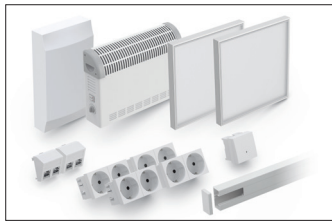

MultiRoom Basic 15 Office Plus

Create new working environments in record time

The ideal entry-level model for additional recreation rooms or hall offices. Standardised, flexible, quickly available and easy to assemble.

Article number	EAN	Width	Height	Depth
101700040	4250366541198	4560 mm	2280 mm	3390 mm

Clear width	4440 mm
Clear height	2160 mm
Clear depth	3270 mm
Location	Indoors
Office workplaces	2
Electrical package	Office Plus
Colour	RAL 9002 - Grey white
Number of wall elements	14
Base area	15,45 m ²
Crane hook	Yes

This room system is the perfect entry-level model for companies that want to create additional recreation rooms or hall offices indoors. Thanks to the standardised construction and the limited design options, this version is inexpensive and can be delivered quickly when things have to move fast. At the same time, the modular system allows you to design your working environment according to your needs. The robust steel construction can be

subsequently relocated thanks to crane eyes and forklift pockets, which means you do not have to commit to permanent structural changes. Assembly can be carried out either in the factory or on site. Electrical package Office Plus has more of everything: Two ceiling lights and double the amount of electrical and network sockets. It is ideal for hall offices.