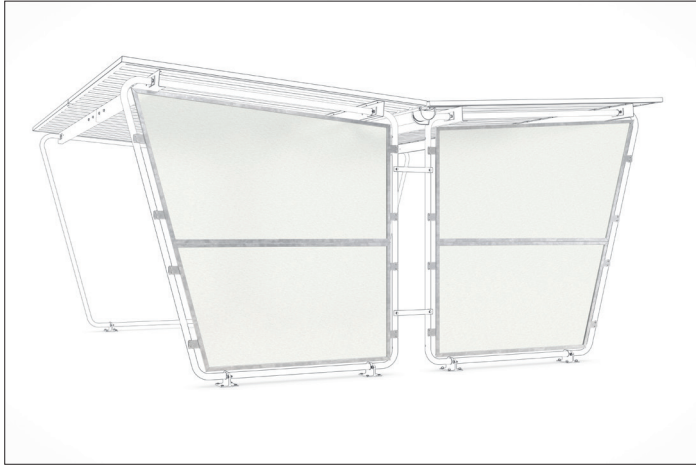

Side wall Siegen S24/S26/S27/S28/S29

All-round protection from wind and weather

Side wall for the „Siegen“ shelter system featuring a galvanised support frame with smooth, translucent polyester. Can be used on the right or left.

Article number	EAN	Width	Height	Depth
102001836	4250366531267			

Colour	Transparent
Base material	Plastic
Weight	25,80 kg
For model	Siegen
Side panel type	Polycarbonate
Accessory type	Side wall

The „Siegen“ shelter system is inexpensive, uncomplicated and quick and easy to set up. In no time you become the proud owner of a practical shelter especially designed for bicycles and stock goods. With this optional side wall you can increase the protection that the shelter offers. The side wall seals the shelter

system at the side, making it wind- and rainproof and leaving the weather out in the rain. The side wall consists of a two-piece, galvanised support frame with smooth, translucent polyester. Can be used on the right or left. Suitable for models S24, S26, S27, S28 and S29.

- + Can be used on both sides
- + Two-piece galvanised supporting frame
- + Offers protection from wind and rain
- + Made of smooth, translucent polyester

Further information on our products and contact options at: www.wsm.eu/en.
No guarantee can be given for the completeness and correctness of the data and illustrations.