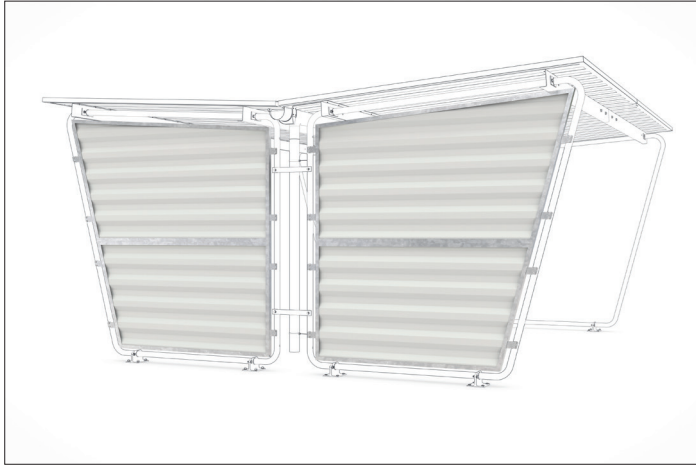

## Side wall Siegen S24/S26/S27/S28/S29 RAL 9002

**All-round protection from wind and weather**

Robust side wall for the „Siegen“ shelter system made of trapezoidal sheet metal powder coated in RAL 9002 grey white. For left-side application.

Article number	EAN	Width	Height	Depth
102001838	4250366531281			

Colour	RAL 9002 - Grey white
Base material	Steel
Weight	75,00 kg
Surface treatment	Galvanised and color coated
For model	Siegen
Side panel type	Troughed sheet
Accessory type	Side wall

side and gives the weather no chance. The accessories consist of trapezoidal sheet metal coated in RAL 9002 grey-white and are opaque. The two-piece, galvanised supporting frame provides stability. This version is for left-side application. Suitable for models S24, S26, S27, S28 and S29.

- + Side wall for left-side application
- + Two-piece galvanised supporting frame
- + Offers protection from wind and rain
- + Made of opaque trapezoidal sheet metal
- + Powder coated on both sides in RAL 9002 grey white