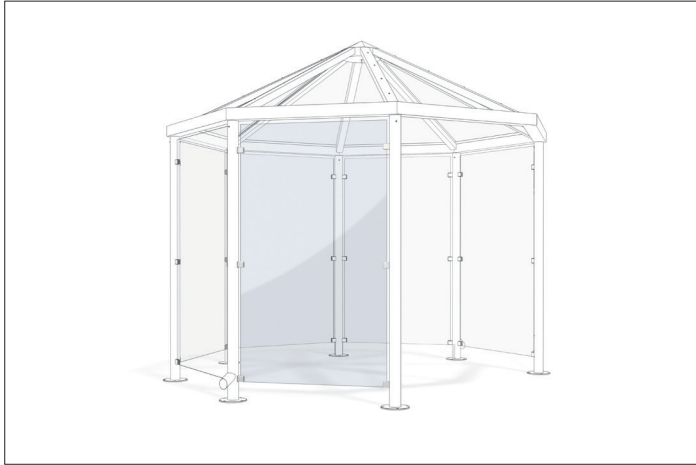

Paris side wall - P801 - 1180 mm

Perfect rendezvous point in any weather

Side wall for the „Paris“ pavilion shelter made of transparent single-pane safety glass with ceramic screen printing and glass holders. For model P500.

Article number	EAN	Width	Height	Depth
102100052	4250366526881	1180 mm	2000 mm	

Colour	Transparent
Base material	Glas
Weight	48,00 kg
For model	Paris
Side panel type	Toughened safety glass
Accessory type	Side wall

The „Paris“ shelter system is the perfect meeting place in any weather. Small and medium-sized groups of people find protection from the weather under the shelter in the classic pavilion form. You can further adapt the pavilion to your requirements with this side wall which blends perfectly into the shelter's design.

The transparent wall provides reliable protection against wind and water. It is made of crystal-clear single-pane safety glass with ceramic screen printing and is fixed with glass holders. Suitable for the P500 model.