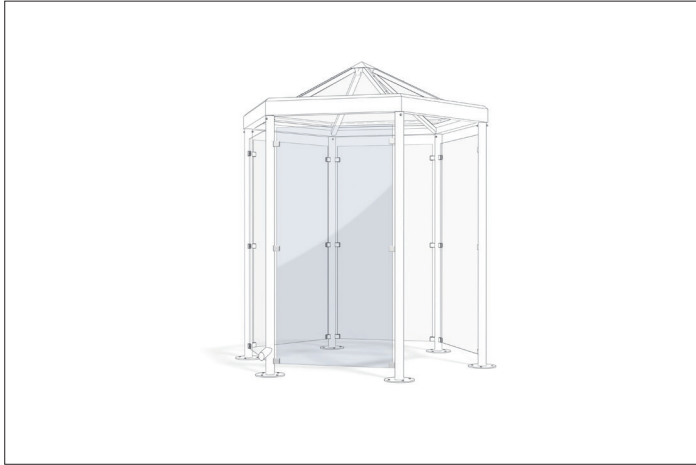

## Paris side wall - P601 - 1000 mm

## Perfect rendezvous point in any weather

Side wall for the „Paris“ pavilion shelter made of transparent single-pane safety glass with ceramic screen printing and glass holders. For model P600.

Article number	EAN	Width	Height	Depth
102100061	4250366526911	1000 mm	2000 mm	

Colour	Transparent
Base material	Glas
Weight	42,00 kg
For model	Paris
Side panel type	Toughened safety glass
Accessory type	Side wall

The „Paris“ shelter system is the perfect meeting place in any weather. Small and medium-sized groups of people find protection from the weather under the shelter in the classic pavilion form. You can further adapt the pavilion to your requirements with this side wall which blends perfectly into the shelter's design.

The transparent wall provides reliable protection against wind and water. It is made of crystal-clear single-pane safety glass with ceramic screen printing and is fixed with glass holders. Suitable for the P600 model.