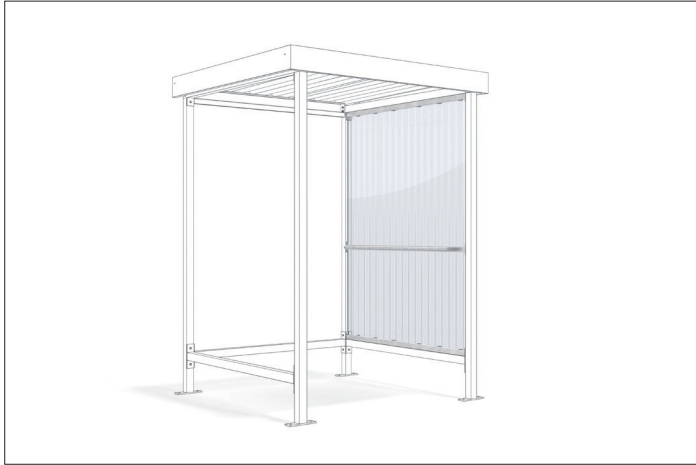

## Side wall Jena

## Weather protection with a small footprint

Robust side wall for the „Jena“ shelter system made of transparent corrugated polycarbonate, including galvanised armrests. Can be used on the left or right.

Article number	EAN	Width	Height	Depth
102100285	4250366526829	1485 mm	1880 mm	

Colour	Silver
Base material	Steel
Weight	13,00 kg
Surface treatment	Galvanised
For model	Jena
Side panel type	Corrugated polycarbonate
Accessory type	Side wall

a smoker's shelter. The stable transparent side wall made of corrugated polycarbonate, including galvanised armrests, protects against the weather from the sides. Can be used on the left or right.

- + Transparent corrugated polycarbonate
- + Protection from wind and weather
- + Including galvanised armrests
- + Can be used left or right