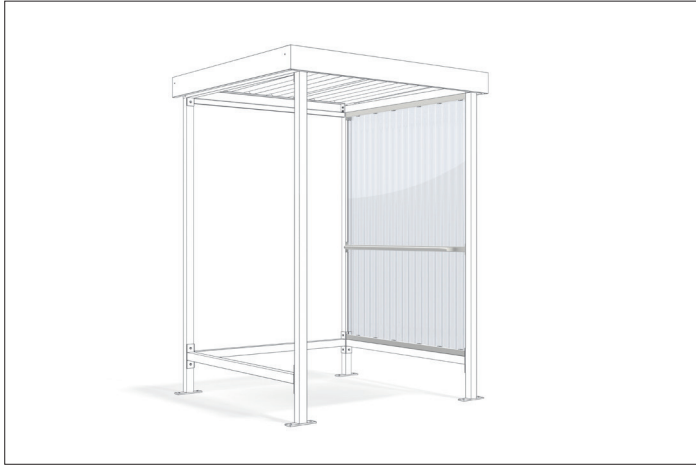

Side wall Jena RAL 9002

Weather protection with a small footprint

Robust side wall made of transparent corrugated polycarbonate, including armrests powder-coated in RAL 9002 grey white. Can be used on the left or right.

Article number	EAN	Width	Height	Depth
102100286	4250366526836	1485 mm	1880 mm	

Colour	RAL 9002 - Grey white
Base material	Steel
Weight	13,00 kg
Surface treatment	Galvanised and color coated
For model	Jena
Side panel type	Corrugated polycarbonate
Accessory type	Side wall

The „Jena“ model is the optimal shelter solution wherever less space is available. Available at short notice, you receive a small, robust shelter that defies wind and weather and, with its practical armrests, doesn't neglect comfort either. Ideal, for example,

as a smoker's shelter. The stable transparent side wall made of corrugated polycarbonate, including galvanised, RAL 9002 grey white powder-coated armrests, protects against the weather from the sides. Can be used on the left or right.