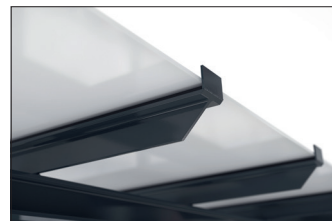

Passau P12 UP

An aesthetic eye-catcher in the modern cityscape

Shelter system with elegant glazed pent roof construction. Rear and side walls of toughened safety glass. Type statics tested in advance.

Article number	EAN	Width	Height	Depth
102100351	4250366537054	3100 mm	2635 mm	2090 mm

Clear width	2900 mm
Clear height	2200 mm
Clear depth	1500 mm
Roof style	Pent roof
Roof type	Laminated safety glass
Colour	RAL 7016 - Anthracite grey
Base area	4,30 m ²
Mounting type	Floor mounting
Base material	Steel
Snow load	1,90 kN/m ²

The sleek and modern design of this shelter system makes it an attractive focal point in the cityscape. The large glass surfaces and elegant pent roof speak a contemporary language and are architecturally inspired by modern buildings. The Passau is perfectly suited as a person or bicycle shelter and due to the type testing it can be placed anywhere without additional static verification. The rear and side walls are made of toughened safety

glass, while the roof is made of laminated safety glass pursuant DIN 18008. Drainage is via ground level water spouts. The shelter is bolted and dowelled to the ground with base plates. Designed for durability and a long service life, the supporting structure is hot-dip galvanised and coated in environmentally friendly colours. Available in numerous RAL colours.