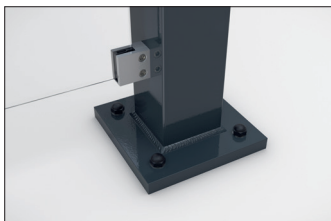

Passau P12 UP

An aesthetic eye-catcher in the modern cityscape

Shelter system with elegant glazed pent roof construction. Rear and side walls of toughened safety glass. Type statics tested in advance.

Article number	EAN	Width	Height	Depth
102100351	4250366537054	3100 mm	2635 mm	2090 mm

Clear width	2900 mm
Clear height	2200 mm
Clear depth	1500 mm
Roof style	Pent roof
Roof type	Laminated safety glass
Colour	RAL 7016 - Anthracite grey
Base area	4,30 m ²
Mounting type	Floor mounting
Base material	Steel
Snow load	1,90 kN/m ²

The sleek and modern design of this shelter system makes it an attractive focal point in the cityscape. The large glass surfaces and elegant pent roof speak a contemporary language and are architecturally inspired by modern buildings. The Passau is perfectly suited as a person or bicycle shelter and due to the type testing it can be placed anywhere without additional static verification. The rear and side walls are made of toughened safety

glass, while the roof is made of laminated safety glass pursuant DIN 18008. Drainage is via ground level water spouts. The shelter is bolted and dowelled to the ground with base plates. Designed for durability and a long service life, the supporting structure is hot-dip galvanised and coated in environmentally friendly colours. Available in numerous RAL colours.